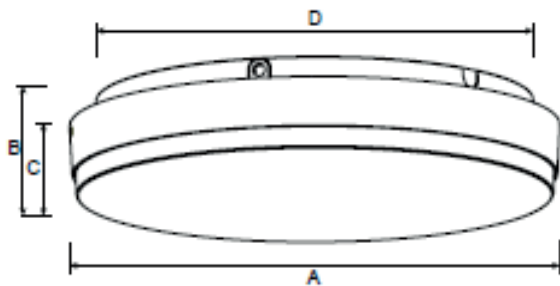

## Meridia LED Ceiling Light 25W

Motion Sensor

IP54

LDT /IES files

IK08

45,000 hours

Part No.	UKMER-30-25W-MS			
CRI	80			
CCT	3000K / 4000K / 5000K / 6000K			
Lumen	2200			
Beam Angle	120°			
Power Consumption	25 Watts			
Volt/AC	230			
Material	PC			
Weight	0.83KG			
Accessory	Motion Sensor			
Lumens Per watt	100			
Dimensions	A275	B 65	C 51	D 245