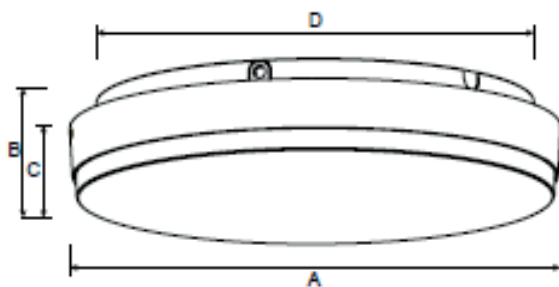

Part No.	UKMER-30-18W-MS
CRI	80
CCT	3000K / 4000K / 5000K / 6000K
Lumen	1800
Beam Angle	120°
Power Consumption	18 Watts
Volt/AC	230
Material	PC
Weight	0.83KG
Accessory	Motion Sensor
Lumens Per watt	100
Dimensions	A275 B 65 C 51 D 245