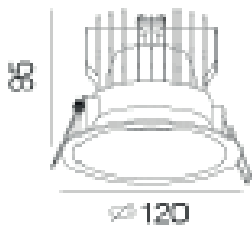

A BRIGHTER FUTURE

UK LED lighting

Venice LED Down Light 20 watt

LDT /IES files

IP44

Dimmable

50,000 hours

Part No.	UKVEN-F-30-20-W-36-W
LED	Citizen / E[pistar COB
CCT	2700K / 3000k / 4000k / 5000k
Lumen CRI 85	2000
Beam Angles	36° / 60°
Power Consumption	20 Watts
Volt/AC	220-240
Current mA	500
Dimension (mm)	D 120 H 95
Cutout (mm)	92
Finish	White / Silver / Black
Warranty	5 Years

UK LED Down Light VENIS

Watts used

Beam Angle 36° / 60°

UKVEN-F-30-20W-36-W

Fixed

CCT 2700K
3000K
4000K
5000K

Finish - W - White
B - Black
S - Silver