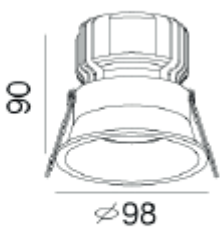

## Venice LED Down Light 15 watt

LDT /IES files

IP44

Dimmable

50,000 hours

Part No.	UKVEN-F-30-15W-45-W
LED	Citizen / E[pistar COB
CCT	2700K / 3000k / 4000k / 5000k
Lumen CRI 85	1210
Beam Angles	24° / 45°
Power Consumption	15Watts
Volt/AC	220-240
Current mA	350
Dimension (mm)	D 98 H 90
Cutout (mm)	92
Finish	White / Silver / Black
Warranty	5 Years

UK LED Down Light VENIS

Watts used

Beam Angle 24° / 45°