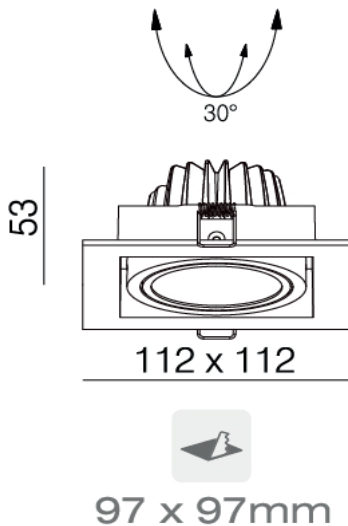

A BRIGHTER FUTURE

UK LED lighting

Cetti LED Downlight 9 watt

LDT /IES files

IP20

Dimmable

50,000 hours

Part No.	UKCETTI-T-30-9W-45-W
LED	Citizen / Epistar COB
CCT	2700K / 3000k / 4000k / 5000k
Lumen CRI 85	690
Beam Angles	25° / 45° / 55° / 70°
Power Consumption	9 Watts
Volt/AC	220-240
Current mA	200
Dimension (mm)	D 112 X 112 , H 53
Cutout (mm)	97 X 97
Finish	White / Silver / Black
Warranty	5 Years

UK LED Downlight Cetti

Watts used

Beam Angle 25° / 45° / 55° / 70°

UKCETTI-T-30-9W-45-W

Tilt

CCT 2700K
3000K
4000K
5000K

Finish - W - White
B - Black
S - Silver