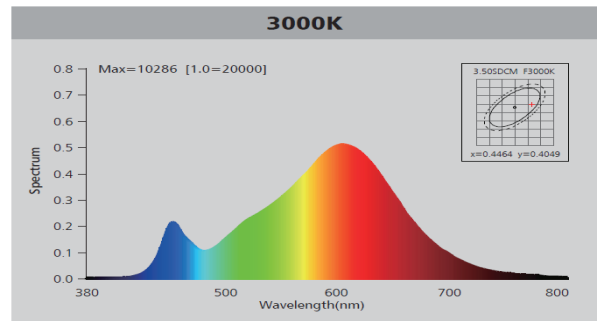

A BRIGHTER FUTURE

UK **LED** lighting

VECCO LED Down Light 35 watts

LDT /IES files

IP54

Dimmable

50,000 hours

Part No.	UKVECCO-F-30-32W-60-W
LED	Citizen COB
CCT	3000K / 4000K / 5000K / 5700K
Lumen CRI 85	2720 / 2750 / 2790 / 2820
Beam Angles	24° / 36° / 45° / 60°
Power Consumption	32 Watts
Volt/AC	220-240
Current mA	600
Dimension (mm)	160 x 120
Finish	White / Black
Dimming	Dali / 0-10v / Triac
Warranty	5 Years

Installation

UK LED VECCO Watts used Beam Angle 24° / 36° / 45° / 60°

UKVECCO-F-30-32W-60-W

Fixed CCT 3000K
4000K
5000K
5700K Finish - W-White
B- Black