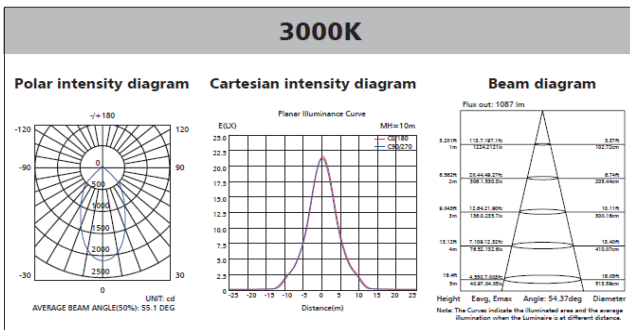

A BRIGHTER FUTURE

UK **LED** lighting

VECCO LED Down Light 35 watts

LDT /IES files

IP54

Dimmable

50,000 hours

Part No.	UKVECCO-F-30-32W-60-W
LED	Citizen COB
CCT	3000K / 4000K / 5000K / 5700K
Lumen CRI 85	2720 / 2750 / 2790 / 2820
Beam Angles	24° / 36° / 45° / 60°
Power Consumption	32 Watts
Volt/AC	220-240
Current mA	600
Dimension (mm)	160 x 120
Finish	White / Black
Dimming	Dali / 0-10v / Triac
Warranty	5 Years

Installation

UK LED VECCO Watts used Beam Angle 24° / 36° / 45° / 60°

UKVECCO-F-30-32W-60-W

Fixed CCT 3000K
4000K
5000K
5700K Finish - W-White
B- Black