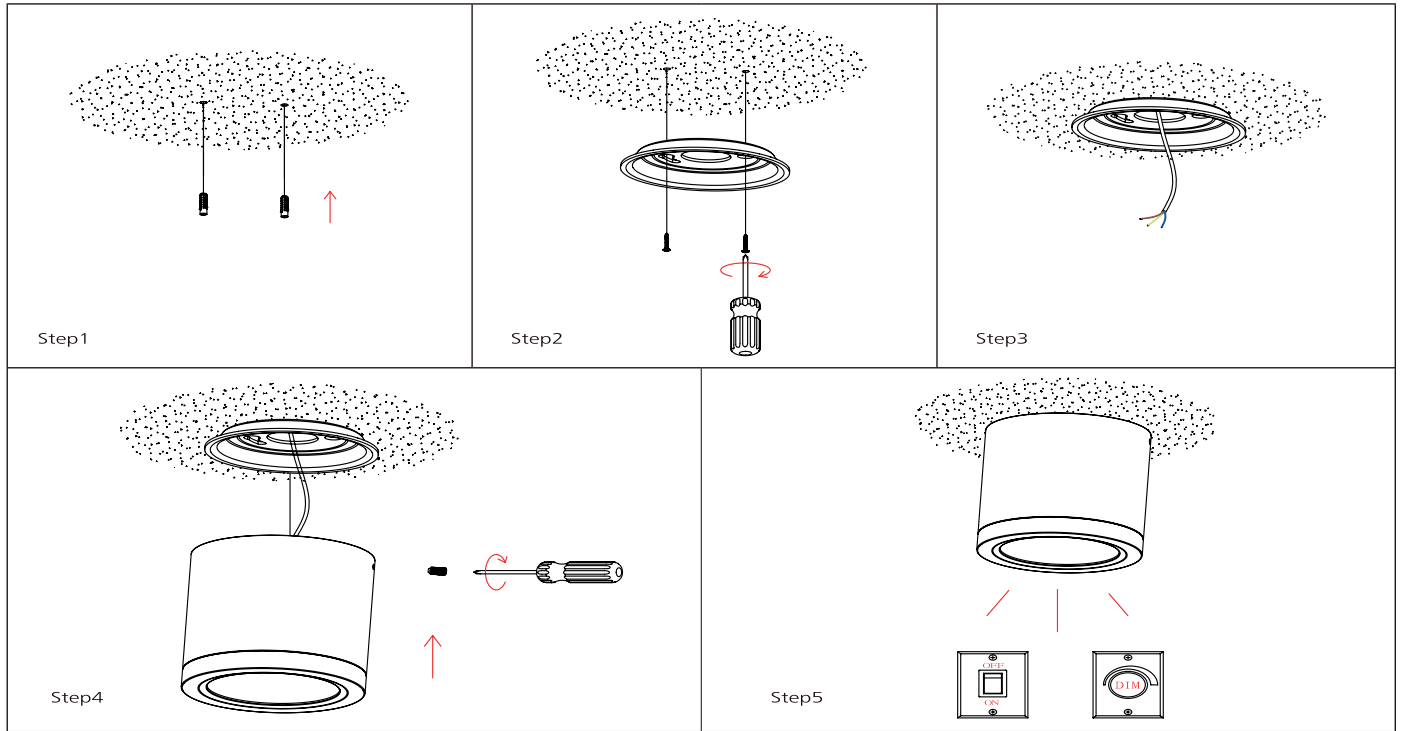

A BRIGHTER FUTURE

UK **LED** lighting

VECCO LED Down Light 35 watts

LDT /IES files

IP54

Dimmable

50,000 hours

Part No.	UKVECCO-F-30-32W-60-W
LED	Citizen COB
CCT	3000K / 4000K / 5000K / 5700K
Lumen CRI 85	2720 / 2750 / 2790 / 2820
Beam Angles	24° / 36° / 45° / 60°
Power Consumption	32 Watts
Volt/AC	220-240
Current mA	600
Dimension (mm)	160 x 120
Finish	White / Black
Dimming	Dali / 0-10v / Triac
Warranty	5 Years

Installation

UK LED VECCO Watts used Beam Angle 24° / 36° / 45° / 60°

UKVECCO-F-30-32W-60-W

Fixed CCT 3000K
4000K
5000K
5700K Finish - W-White
B- Black