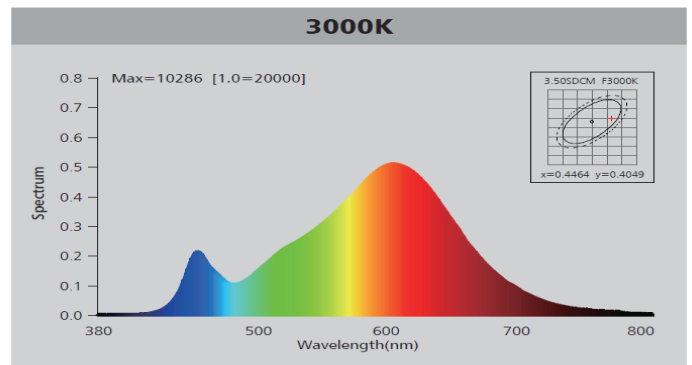

A BRIGHTER FUTURE

UK **LED** lighting

VECCO LED Ceiling Light 25 Watts

LDT /IES files

IP54

Dimmable

50,000 hours

Part No.	UKVECCO-F-30-25W-60-W
LED	Citizen COB
CCT	2700K / 3000K / 4000K / 5000K
Lumen CRI 85	2550 / 2700 / 2800 / 2890
Beam Angles	24° / 45° / 60°
Power Consumption	25 Watts
Volt/AC	220-240
Current mA	600
Dimension (mm)	110 x 120
Finish	White / Black
Dimming	Dali / 0-10v / Triac
Warranty	5 Years

Installation

UK LED VECCO

Watts used

Beam Angle 24° / 45° / 60°

UKVECCO-F-30-25W-60-W

Fixed

CCT 2700K
3000K
4000K
5000K

Finish - W-White
B- Black