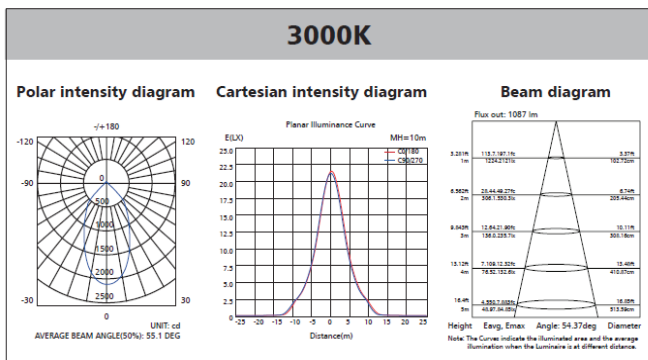

A BRIGHTER FUTURE

UK **LED** lighting

VECCO LED Ceiling Light 25 Watts

LDT /IES files

IP54

Dimmable

50,000 hours

Part No.	UKVECCO-F-30-25W-60-W
LED	Citizen COB
CCT	2700K / 3000K / 4000K / 5000K
Lumen CRI 85	2550 / 2700 / 2800 / 2890
Beam Angles	24° / 45° / 60°
Power Consumption	25 Watts
Volt/AC	220-240
Current mA	600
Dimension (mm)	110 x 120
Finish	White / Black
Dimming	Dali / 0-10v / Triac
Warranty	5 Years

Installation

UK LED VECCO

Watts used

Beam Angle 24° / 45° / 60°

UKVECCO-F-30-25W-60-W

Fixed

CCT 2700K
3000K
4000K
5000K

Finish - W-White
B- Black