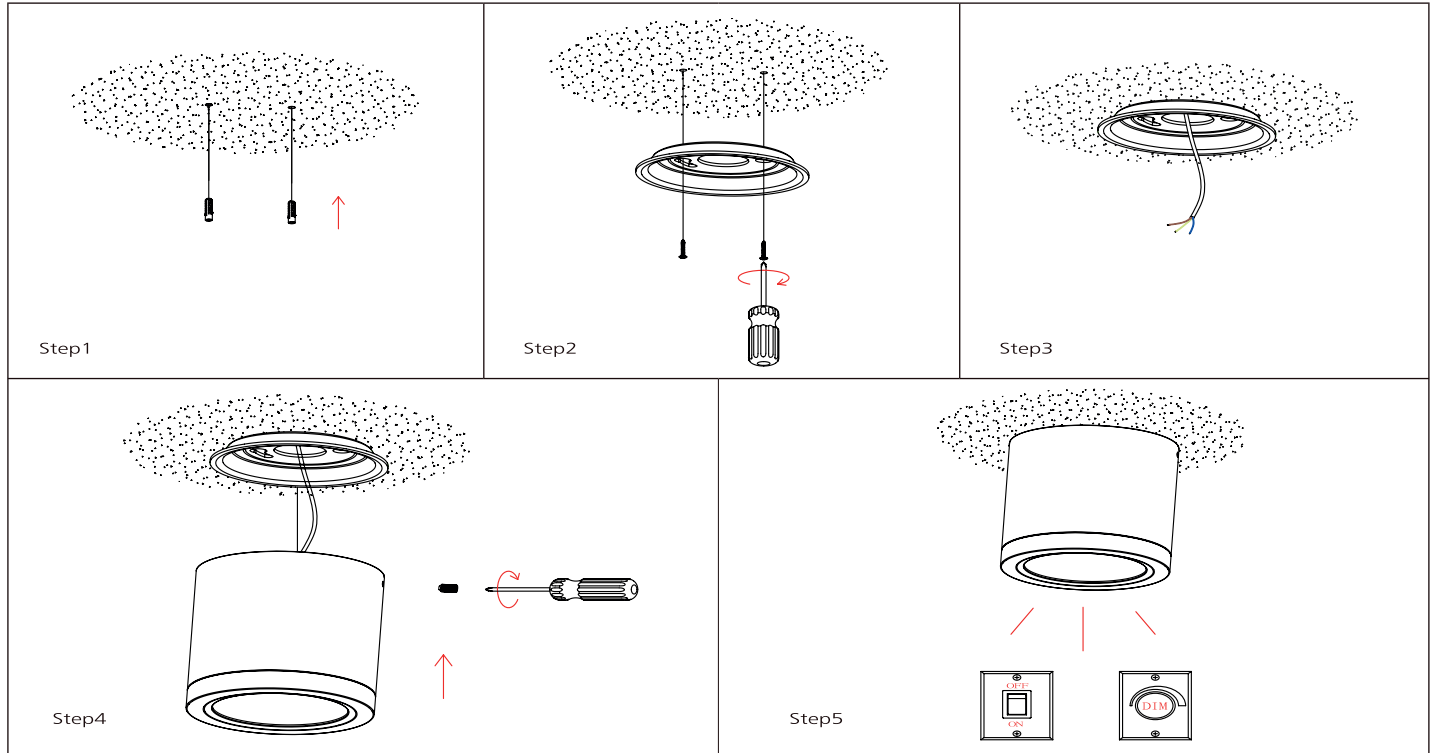

A BRIGHTER FUTURE

UK **LED** lighting

VECCO LED Ceiling Light 25 Watts

LDT /IES files

IP54

Dimmable

50,000 hours

Part No.	UKVECCO-F-30-25W-60-W
LED	Citizen COB
CCT	2700K / 3000K / 4000K / 5000K
Lumen CRI 85	2550 / 2700 / 2800 / 2890
Beam Angles	24° / 45° / 60°
Power Consumption	25 Watts
Volt/AC	220-240
Current mA	600
Dimension (mm)	110 x 120
Finish	White / Black
Dimming	Dali / 0-10v / Triac
Warranty	5 Years

Installation

UK LED VECCO

Watts used

Beam Angle 24° / 45° / 60°

UKVECCO-F-30-25W-60-W

Fixed

CCT 2700K
3000K
4000K
5000K

Finish - W-White
B- Black