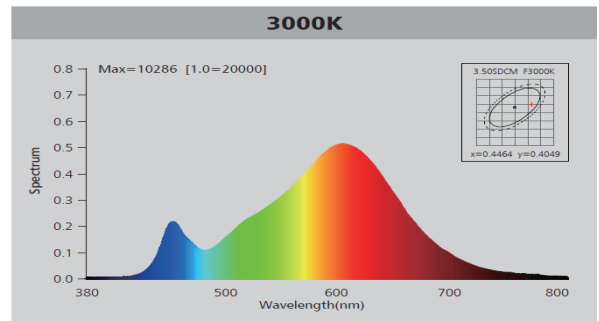

A BRIGHTER FUTURE

UK **LED** lighting

VECCO LED Ceiling Light 15 Watt

LDT /IES files

IP54

Dimmable

50,000 hours

| | |
|-------------------|-------------------------------|
| Part No. | UKVECCO-F-30-15W-60-W |
| LED | Citizen COB |
| CCT | 2700K / 3000K / 4000K / 5000K |
| Lumen CRI 85 | 1240 / 1360 / 1470 / 1490 |
| Beam Angles | 60° |
| Power Consumption | 15 Watts |
| Volt/AC | 220-240 |
| Current mA | 350 |
| Dimension (mm) | 100 x 90 |
| Finish | White / Black |
| Dimming | Dali / 0-10v / Triac |
| Warranty | 5 Years |

Installation

UK LED VECCO

Watts used

Beam Angle 60°

UKVECCO-F-30-15W-60-W

Fixed

CCT 2700K
3000K
4000K
5000K

Finish - W-White
B- Black