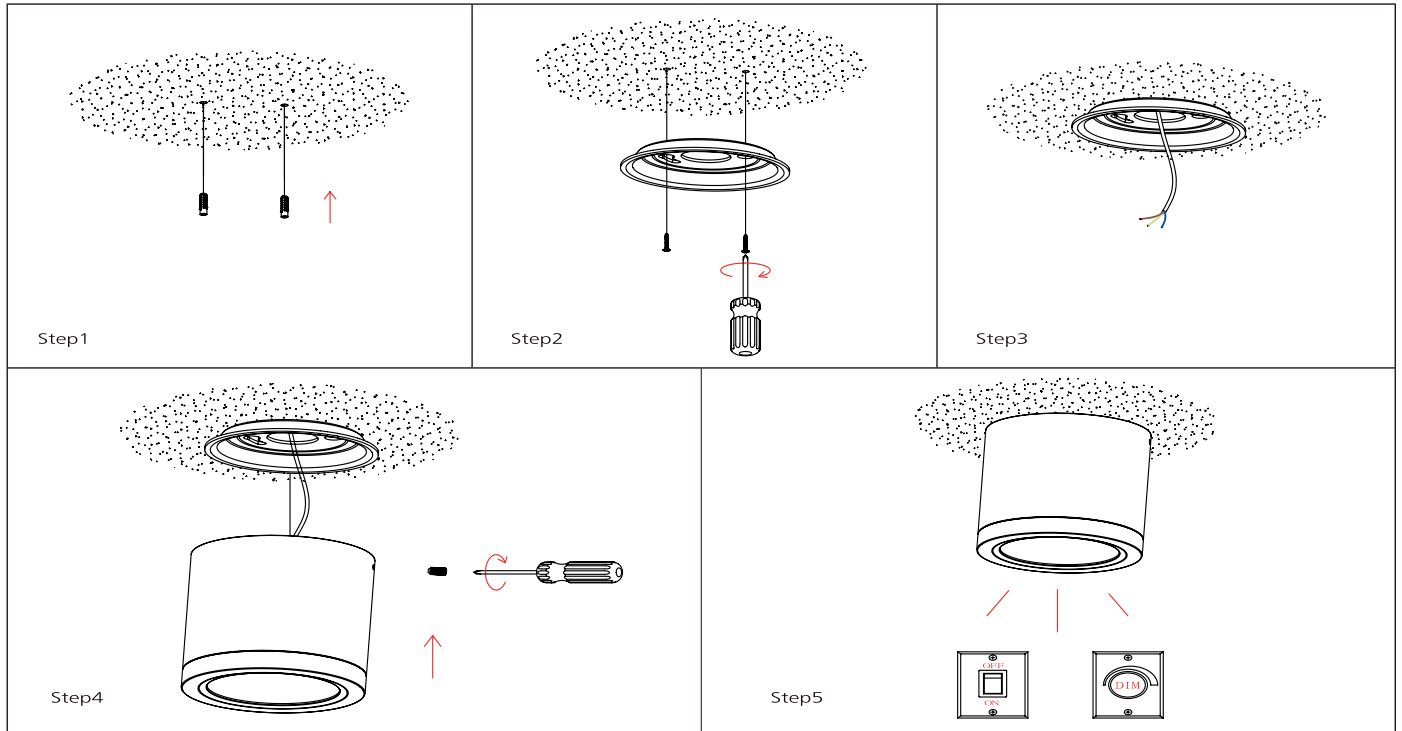

A BRIGHTER FUTURE

UK **LED** lighting

VECCO LED Ceiling Light 15 Watt

LDT /IES files

IP54

Dimmable

50,000 hours

| | |
|-------------------|-------------------------------|
| Part No. | UKVECCO-F-30-15W-60-W |
| LED | Citizen COB |
| CCT | 2700K / 3000K / 4000K / 5000K |
| Lumen CRI 85 | 1240 / 1360 / 1470 / 1490 |
| Beam Angles | 60° |
| Power Consumption | 15 Watts |
| Volt/AC | 220-240 |
| Current mA | 350 |
| Dimension (mm) | 100 x 90 |
| Finish | White / Black |
| Dimming | Dali / 0-10v / Triac |
| Warranty | 5 Years |

Installation

UK LED VECCO

Watts used

Beam Angle 60°

UKVECCO-F-30-15W-60-W

Fixed

CCT 2700K
3000K
4000K
5000K

Finish - W-White
B- Black