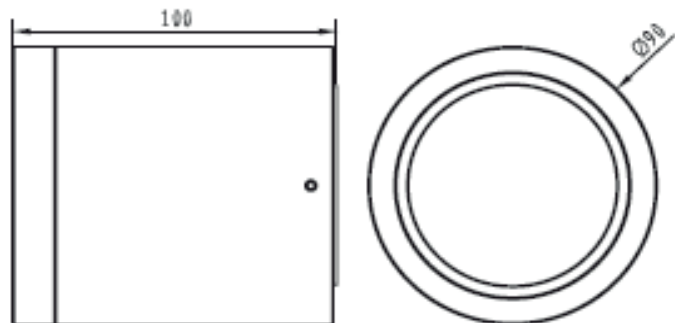

A BRIGHTER FUTURE

UK **LED** lighting

VECCO LED Ceiling Light 15 Watt

LDT /IES files

IP54

Dimmable

50,000 hours

| | |
|-------------------|-------------------------------|
| Part No. | UKVECCO-F-30-15W-60-W |
| LED | Citizen COB |
| CCT | 2700K / 3000K / 4000K / 5000K |
| Lumen CRI 85 | 1240 / 1360 / 1470 / 1490 |
| Beam Angles | 60° |
| Power Consumption | 15 Watts |
| Volt/AC | 220-240 |
| Current mA | 350 |
| Dimension (mm) | 100 x 90 |
| Finish | White / Black |
| Dimming | Dali / 0-10v / Triac |
| Warranty | 5 Years |

Installation

UK LED VECCO

Watts used

Beam Angle 60°

UKVECCO-F-30-15W-60-W

Fixed

CCT 2700K
3000K
4000K
5000K

Finish - W-White
B- Black