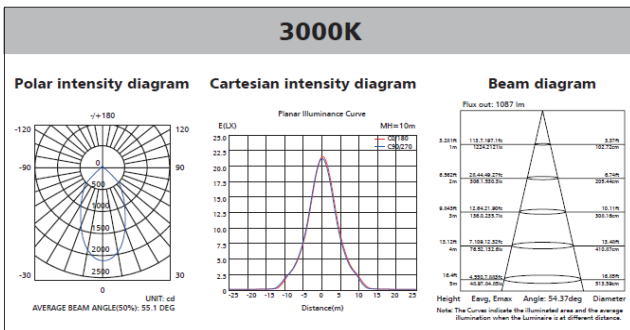

A BRIGHTER FUTURE

UK **LED** lighting

VECCO LED Ceiling Light 15 Watt

LDT /IES files

IP54

Dimmable

50,000 hours

| | |
|-------------------|-------------------------------|
| Part No. | UKVECCO-F-30-15W-60-W |
| LED | Citizen COB |
| CCT | 2700K / 3000K / 4000K / 5000K |
| Lumen CRI 85 | 1240 / 1360 / 1470 / 1490 |
| Beam Angles | 60° |
| Power Consumption | 15 Watts |
| Volt/AC | 220-240 |
| Current mA | 350 |
| Dimension (mm) | 100 x 90 |
| Finish | White / Black |
| Dimming | Dali / 0-10v / Triac |
| Warranty | 5 Years |

Installation

UK LED VECCO

Watts used

Beam Angle 60°

UKVECCO-F-30-15W-60-W

Fixed

CCT 2700K
3000K
4000K
5000K

Finish - W-White
B- Black