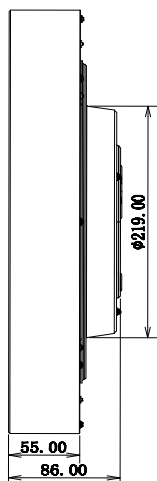

Part No.	ARTAR800-30-60W-80-FL-W-O-DI-SM-DA
LED	CREE
CCT	2700K / 3000k / 4000K / 5700K
Lumens 60W	6600
Lumens 80W	8800
Beam Angle	120 °
Power Consumption	60W to 80W Adjustable Driver
Volt/DC	220
Driver	Osram Flicker free Driver
Dimming	Dali or Triac Dimming
Dimensions	800 x 86
PC diffuser	94-V0 fire rated
Lumen /Watt	110 (3000K)
Life expectancy	50,000 Hours L70