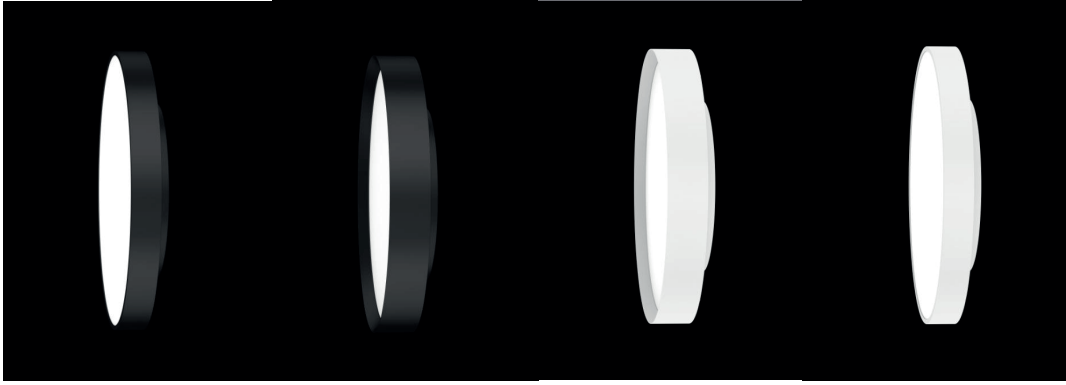

Part No.	ARTAR800-30-60W-80-FL-W-O-DI-SM-DA
LED	CREE
CCT	2700K / 3000k / 4000K / 5700K
Lumens 60W	6600
Lumens 80W	8800
Beam Angle	120 °
Power Consumption	60W to 80W Adjustable Driver
Volt/DC	220
Driver	Osram Flicker free Driver
Dimming	Dali or Triac Dimming
Dimensions	800 x 86
PC diffuser	94-V0 fire rated
Lumen /Watt	110 (3000K)
Life expectancy	50,000 Hours L70

Artaris Flat

Artaris Curved

Artaris Opal or Micro Prismatic Diffuser

Opal cover

Microprismatic diffuser

Artaris Flat & Curved Wall Installation

Artaris Flat Direct and Indirect Lighting

Artaris Curved Direct and Indirect Lighting

Artaris Flat Direct and Indirect Wall Lighting

Artaris Flat & Curved Pendant Suspension Cables

Artaris Flat & Curved Pendant Pole Mounted

Part numbering key

CCT : 2700K -5700K

60W to 80W

FL : Flat
CR : Curved