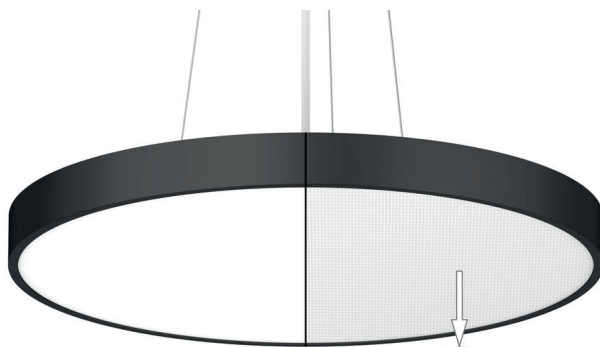

Part No.	ARTAR800-30-60W-80-FL-W-O-DI-SM-DA
LED	CREE
CCT	2700K / 3000k / 4000K / 5700K
Lumens 60W	6600
Lumens 80W	8800
Beam Angle	120 °
Power Consumption	60W to 80W Adjustable Driver
Volt/DC	220
Driver	Osram Flicker free Driver
Dimming	Dali or Triac Dimming
Dimensions	800 x 86
PC diffuser	94-V0 fire rated
Lumen /Watt	110 (3000K)
Life expectancy	50,000 Hours L70

Artaris Flat

Artaris Curved

Artaris Opal or Micro Prismatic Diffuser

Opal cover

Microprismatic diffuser

Artaris Flat & Curved Wall Installation

Artaris Flat Direct and Indirect Lighting

Artaris Curved Direct and Indirect Lighting

Artaris Flat Direct and Indirect Wall Lighting

Artaris Flat & Curved Pendant Suspension Cables

Artaris Flat & Curved Pendant Pole Mounted

Part numbering key

CCT : 2700K -5700K

60W to 80W

FL : Flat
CR : Curved