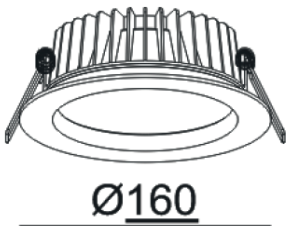

A BRIGHTER FUTURE

UK LED lighting

Elat LED Down Light 19 watt

LDT /IES files

IP65

Dimmable

50,000 hours

Part No.	UKELAT-F-30-19W-90-W
LED	5630 chip
CCT	2700k / 3000k / 4000k / 5000k
Lumen CRI 85	1450
Beam Angles	90°
Power Consumption	19 Watts
Volt/AC	220-240
Current mA	500
Dimension (mm)	D 160, H 57
Cutout (mm)	140
Finish	White / Black / Silver
Warranty	5 Years