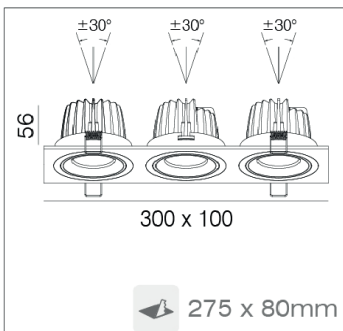

CCT 2700k / 3000k / 4000k / 500k

Lumen CRI 85 1675 / 1750 / 1785 / 1825

Beam Angles 36° / 50°

Power Consumption 9 Watts x 3 - 27 watts

Volt/AC 220-240

Current mA 500

Dimension (mm) 300 X 100, H 56

Cutout (mm) 275 X 80

Finish White / Black / Satin Chrome / Silver

Warranty 5 Years

UK LED Down Light LUNIS Square Duo

Watts used

Beam Angle 36°/ 50°

**UKLUNISQD-T-30-9WX3-36-W**

Tilt

CCT 2700K, 3000K, 4000K, 5000K