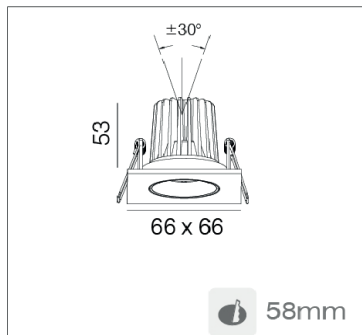

## LUNIS Square LED Down Light 6 Watt Tilt

LDT /IES files

IP44

Dimmable

50,000 hours

Part No.	UKLUNISSQ-T-30-6W-36-W
LED	Epistar or Citizen COB
CRI	85>
CCT	2700k / 3000k / 4000k / 500k
Lumen CRI 85	475 / 500 / 535 / 585
Beam Angles	24° / 36°
Power Consumption	6 Watts
Volt/AC	220-240
Current mA	500
Dimension (mm)	66 X 66, H 53
Cutout (mm)	58
Finish	White / Black / Satin Chrome / Silver
Warranty	5 Years

UK LED Down Light LUNIS Square

Watts used

Beam Angle 24°/ 36°

**UKLUNISSQ-T-30-6W-36-W**

Tilt

CCT 2700K, 3000K, 4000K, 5000K

Finish - W - White

B - Black