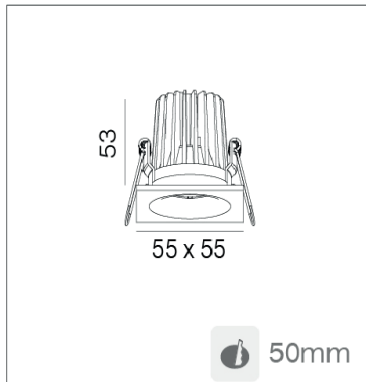

A BRIGHTER FUTURE

UK LED lighting

LUNIS Square LED Down Light 6 Watt Fixed

LDT /IES files

IP44

Dimmable

50,000 hours

Part No.	UKLUNISSQ-F-30-6W-36-W
LED	Epistar or Citizen COB
CRI	85>
CCT	2700k / 3000k / 4000k / 500k
Lumen CRI 85	475 / 500 / 535 / 585
Beam Angles	24° / 36°
Power Consumption	6 Watts
Volt/AC	220-240
Current mA	500
Dimension (mm)	55x55 , H 53
Cutout (mm)	50
Finish	White / Black / Satin Chrome / Silver
Warranty	5 Years

UK LED Down Light LUNIS Square

Watts used

Beam Angle 24°/ 36°

UKLUNISSQ-F-30-6W-36-W

Fixed

CCT 2700K, 3000K, 4000K, 5000K

Finish - W - White

B - Black