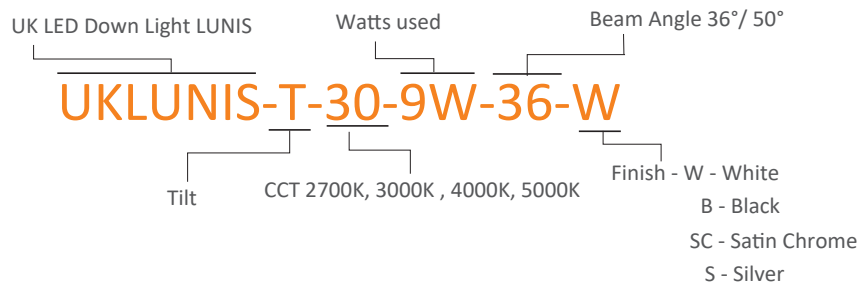

A BRIGHTER FUTURE
UK LED lighting

LUNIS LED Down Light 9 Watt Tilt

LDT /IES files

IP44

Dimmable

50,000 hours

Part No.	UKLUNIS-T-30-9W-36-W
LED	Epistar or Citizen COB
CRI	85>
CCT	2700k / 3000k / 4000k / 500k
Lumen CRI 85	775 / 800 / 835 / 885
Beam Angles	36° / 50°
Power Consumption	9 Watts
Volt/AC	220-240
Current mA	200
Dimension (mm)	D 93, H 44
Cutout (mm)	79
Finish	White / Black / Satin Chrome / Silver
Warranty	5 Years