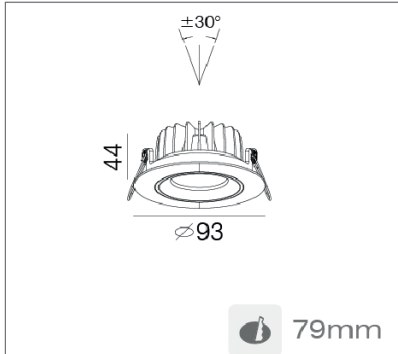

A BRIGHTER FUTURE
UK LED lighting

LUNIS LED Down Light 9 Watt Tilt

LDT /IES files

IP44

Dimmable

50,000 hours

Part No.	UKLUNIS-T-30-9W-36-W
LED	Epistar or Citizen COB
CRI	85>
CCT	2700k / 3000k / 4000k / 500k
Lumen CRI 85	775 / 800 / 835 / 885
Beam Angles	36° / 50°
Power Consumption	9 Watts
Volt/AC	220-240
Current mA	200
Dimension (mm)	D 93, H 44
Cutout (mm)	79
Finish	White / Black / Satin Chrome / Silver
Warranty	5 Years