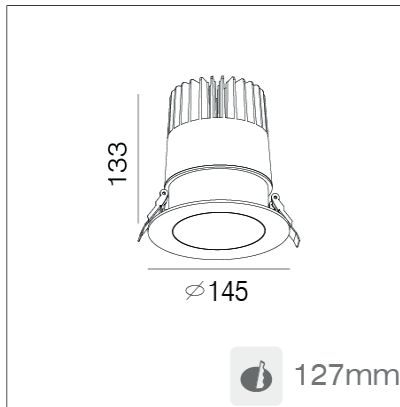

## Sunis LED Downlight 30watt

LDT /IES files

IP44

Dimmable

50,000 hours

Part No.	UKSUNIS-F-30-30W-20-W
LED	Epistar COB
CCT	2700K / 3000K / 4000K / 5000K
Lumen CRI 85+	2430
Beam Angles	20°
Power Consumption	30 Watts
Volt/AC	220- 240
Current mA	700
Dimension (mm)	D 145, H 133
Cutout (mm)	127
Finish	White / Black / Silver
Warranty	5 Years

UK LED Down Light Sunis

Watts used

Beam Angle 20°