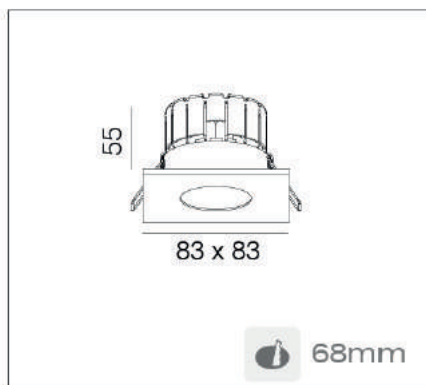

A BRIGHTER FUTURE

UK LED lighting

Duro LED Downlight Square 9watt

Air Tight Seal

LDT /IES files

IP65

Dimmable

50,000 hours

Part No.	UKDUROSQ-F-30-9W-36-W
LED	Epistar COB
CCT	2700K / 3000K / 4000K / 5000K
Lumen CRI 85+	800
Beam Angles	36° / 55°
Power Consumption	9 Watts
Volt/AC	220- 240
Current mA	190
Dimension (mm)	D 83x 83 , H 55
Cutout (mm)	68
Finish	White / Black / Silver
Warranty	5 Years

UK LED Down Light Duro

Watts used

Beam Angle 36° 55°

UKDUROSQ-F-30-9W-36-W

Square

Fixed

CCT
2700K
3000K
4000K
5000K

Finish - W- White
B - Black
S - Silver,