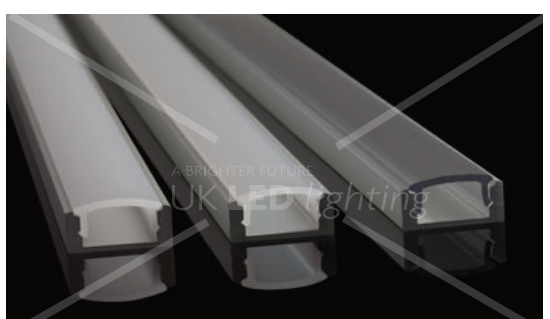

EL-SL7
AB-SL

EL-SL7
AB-SL
MC-SL7
EC-SL7

SLIM LINE 7 mm

SL7; 7 x 17,5mm

FEATURES:

- High quality diffuser, placing/removing from front on click
- Walk on safe diffuser, UV resistant polycarbonate diffuser
- Available with opal, 50% opal and transparent diffuser
- Available lengths – 1m, 2m, 3m (large quantity orders)
- Made from anodizing aluminium
- Low profile only 7mm high

LC-SL7

DESCRIPTION

Slimline 7mm is a surface mount high quality anodized aluminium LED profile only 7mm high which is dedicated for standard Linear LED up to 12mm in width. It is available with a choice of three different quality UV resistant, snap-in diffusers, frosted, 50% frosted and transparent. For this SL7 profile we offer several different accessories such as optic lenses, mounting brackets and end caps.