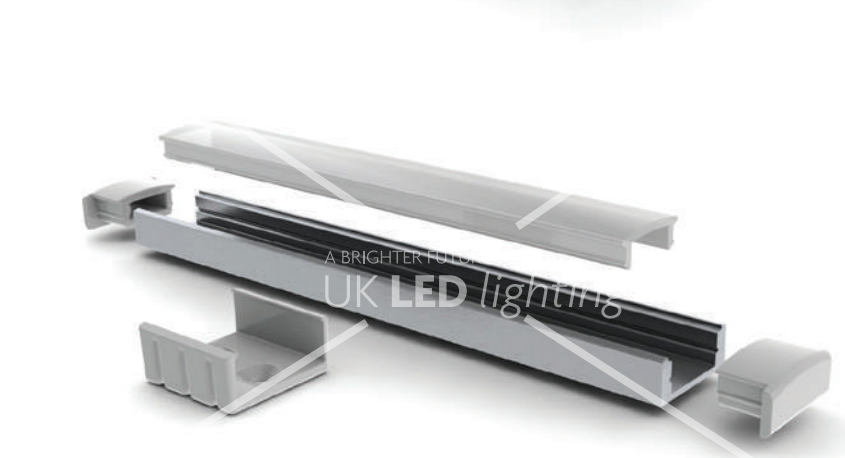

EL-SL7
AB-SL

EL-SL7
AB-SL
MC-SL7
EC-SL7

SLIM LINE 7 mm

SL7; 7 x 17,5mm

FEATURES:

- High quality diffuser, placing/removing from front on click
- Walk on safe diffuser, UV resistant polycarbonate diffuser
- Available with opal, 50% opal and transparent diffuser
- Available lengths – 1m, 2m, 3m (large quantity orders)
- Made from anodizing aluminium
- Low profile only 7mm high

LC-SL7

DESCRIPTION

Slimline 7mm is a surface mount high quality anodized aluminium LED profile only 7mm high which is dedicated for standard Linear LED up to 12mm in width. It is available with a choice of three different quality UV resistant, snap-in diffusers, frosted, 50% frosted and transparent. For this SL7 profile we offer several different accessories such as optic lenses, mounting brackets and end caps.