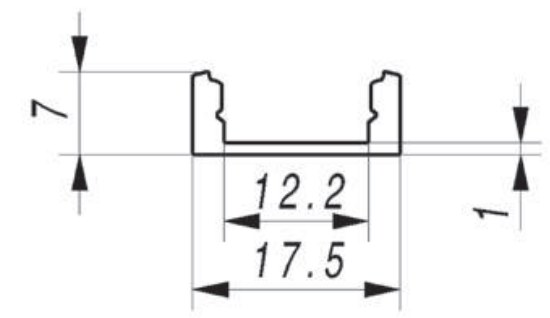

EL-SL7
AB-SL

EL-SL7
AB-SL
MC-SL7
EC-SL7

SLIM LINE 7 mm

SL7; 7 x 17,5mm

FEATURES:

- High quality diffuser, placing/removing from front on click
- Walk on safe diffuser, UV resistant polycarbonate diffuser
- Available with opal, 50% opal and transparent diffuser
- Available lengths – 1m, 2m, 3m (large quantity orders)
- Made from anodizing aluminium
- Low profile only 7mm high

LC-SL7

DESCRIPTION

Slimline 7mm is a surface mount high quality anodized aluminium LED profile only 7mm high which is dedicated for standard Linear LED up to 12mm in width. It is available with a choice of three different quality UV resistant, snap-in diffusers, frosted, 50% frosted and transparent. For this SL7 profile we offer several different accessories such as optic lenses, mounting brackets and end caps.