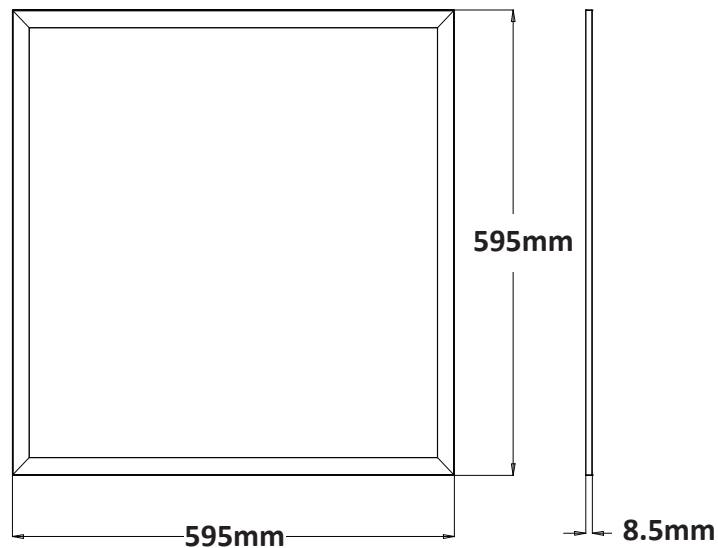

## Skylite LED Panel 600X600

Emergency

UGR <19

TP (a) Fire Rated

LDT /IES files

L 70

Part No.	UKSLP-40-600x600-36W-PR-FLF
Dimensions (mm)	595 * 595* 8.5 - (601*601*53 Surface Mount Kit)
SDCM (MacAdam Ellipse)	<4
Lumen	3800
CCT	4000K (3000k , 5000k , 6000k also available )
Beam Angle	120°
Power Consumption	36 Watts
Volt/AC	100-240
Efficiency	105 Lumen per watt
Diffuser	PS Prismatic
Dimmable / Driver options	DALI , 1-10v, Flicker free ( class II)
Life Expectancy	50,000 Hours L70
Material	Aluminium, , PMMA LGP
Accessories	Suspension / Surface Mount Kits

### Dimensions

Suspension Installation

Recessed Installation

## Part numbering key

UK LED Lighting Skylite LED Panel

Size

Watts

DA : DALI dimming

OT: 1-10V dimming

SW : Switched

FLF : Switched Flicker free