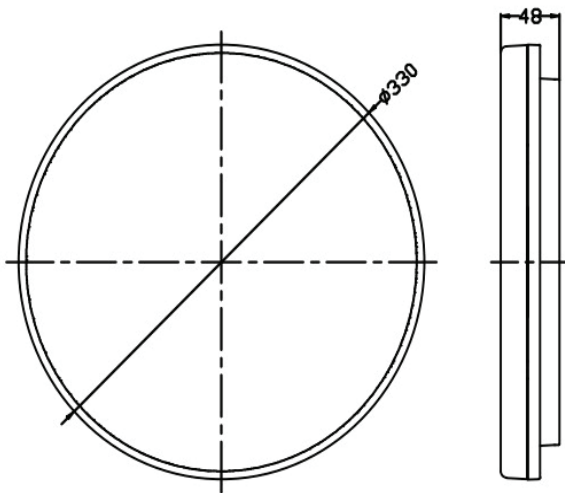

CE

Part No.	UKMER-30-25W-MS
CRI	80
CCT	3000K / 4000K / 5000K / 6000K
Lumen	2200
Beam Angle	120°
Power Consumption	25 Watts
Volt/AC	230
Material	PC
Weight	0.83KG
Accessory	Motion Sensor
Lumens Per watt	100
Dimensions	330x48