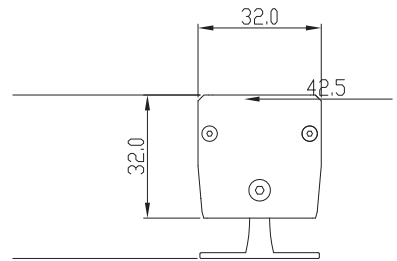

## SZR Nerus 40mm Pitch Optic

High CRI option

LDT /IES files

IP40

50,000 hours life

Dimmable

CE

Part No.	E-30-1HC4-24-240-5-SN55SC2
LED Pitch	40mm
Colour CCT CRI 85	2200K / 2500k / 2700k / 3000k / 4000k / 5700k
Lumen	1937 / 2218 / 2876 / 3119 / 3396 / 3673
Beam Angle Optics Available	12° / 22° / 30° / 55°
Asymmetrical Optical Options	10° x 60°
Power Consumption (per metre)	33 Watts
Volt/DC ( constant voltage )	24
Chip Used	LG / Samsung / Cree
PCB Length (mm)	180 / 120 half board
End cap combined length (mm)	13
Maximum serial connection (mm)	5520
Tc point °C	55

# Dimensions