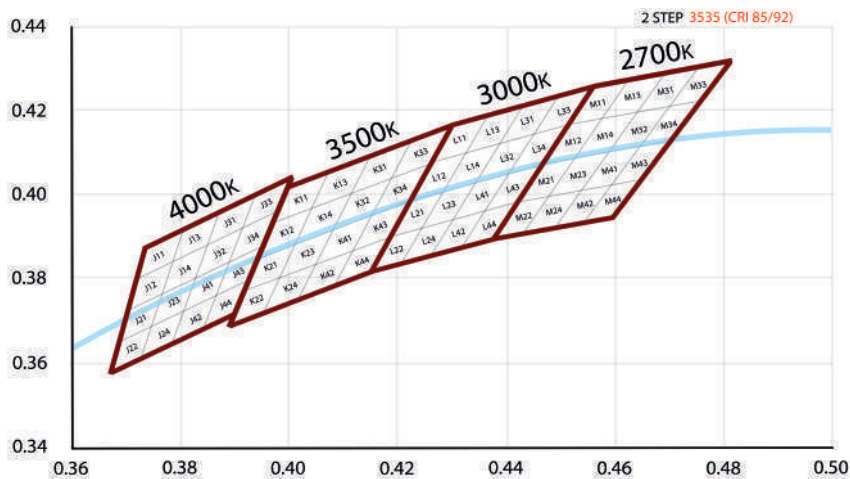

Binning 2 Step - 4 Step MacAdam Ellipse