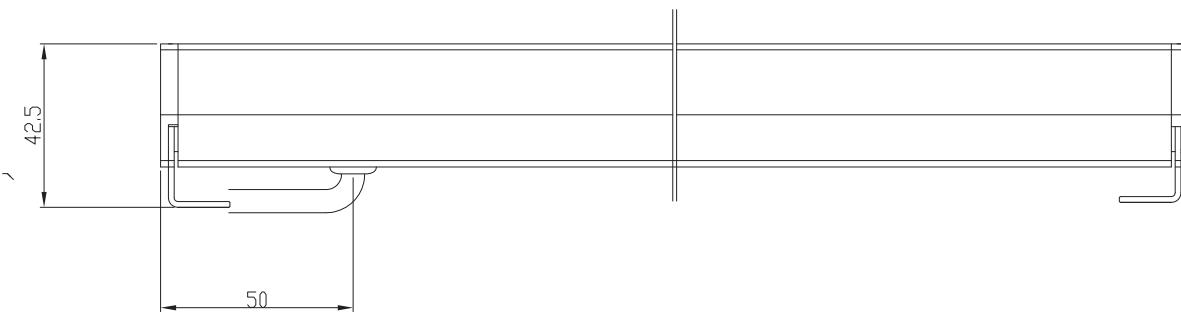

## SZR Nerus 40mm Pitch Optic

High CRI option

LDT /IES files

IP40

50,000 hours life

Dimmable

CE

Part No.	E-30-1HC4-24-240-5-SN55SC2
LED Pitch	40mm
Colour CCT CRI 85	2200K / 2500k / 2700k / 3000k / 4000k / 5700k
Lumen	1937 / 2218 / 2876 / 3119 / 3396 / 3673
Beam Angle Optics Available	12° / 22° / 30° / 55°
Asymmetrical Optical Options	10° x 60°
Power Consumption (per metre)	33 Watts
Volt/DC ( constant voltage )	24
Chip Used	LG / Samsung / Cree
PCB Length (mm)	180 / 120 half board
End cap combined length (mm)	13
Maximum serial connection (mm)	5520
Tc point °C	55

# Dimensions