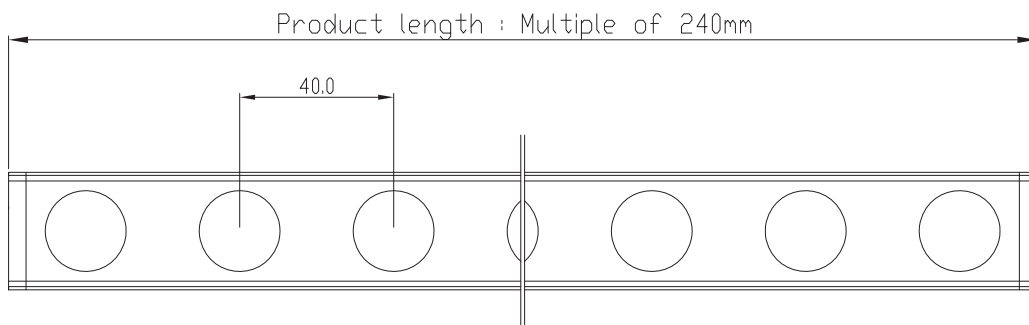

## SZR Nerus 40mm Pitch Optic

High CRI option

LDT /IES files

IP40

50,000 hours life

Dimmable

CE

Part No.	E-30-1HC4-24-240-5-SN55SC2
LED Pitch	40mm
Colour CCT CRI 85	2200K / 2500k / 2700k / 3000k / 4000k / 5700k
Lumen	1937 / 2218 / 2876 / 3119 / 3396 / 3673
Beam Angle Optics Available	12° / 22° / 30° / 55°
Asymmetrical Optical Options	10° x 60°
Power Consumption (per metre)	33 Watts
Volt/DC ( constant voltage )	24
Chip Used	LG / Samsung / Cree
PCB Length (mm)	180 / 120 half board
End cap combined length (mm)	13
Maximum serial connection (mm)	5520
Tc point °C	55

# Dimensions