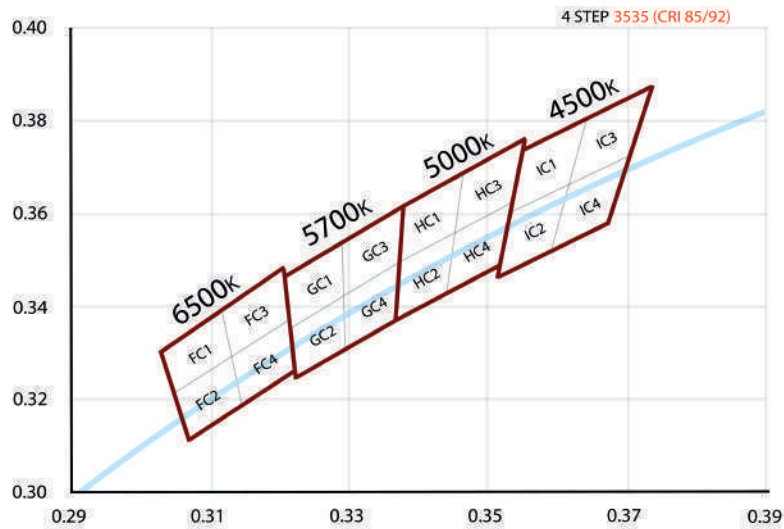

Binning 2 Step - 4 Step MacAdam Ellipse