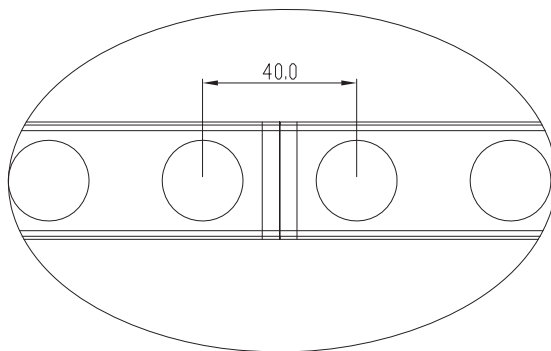

## SZR Nerus 40mm Pitch Optic

High CRI option

LDT /IES files

IP40

50,000 hours life

Dimmable

CE

Part No.	E-30-1HC4-24-240-5-SN55SC2
LED Pitch	40mm
Colour CCT CRI 85	2200K / 2500k / 2700k / 3000k / 4000k / 5700k
Lumen	1937 / 2218 / 2876 / 3119 / 3396 / 3673
Beam Angle Optics Available	12° / 22° / 30° / 55°
Asymmetrical Optical Options	10° x 60°
Power Consumption (per metre)	33 Watts
Volt/DC ( constant voltage )	24
Chip Used	LG / Samsung / Cree
PCB Length (mm)	180 / 120 half board
End cap combined length (mm)	13
Maximum serial connection (mm)	5520
Tc point °C	55

# Dimensions