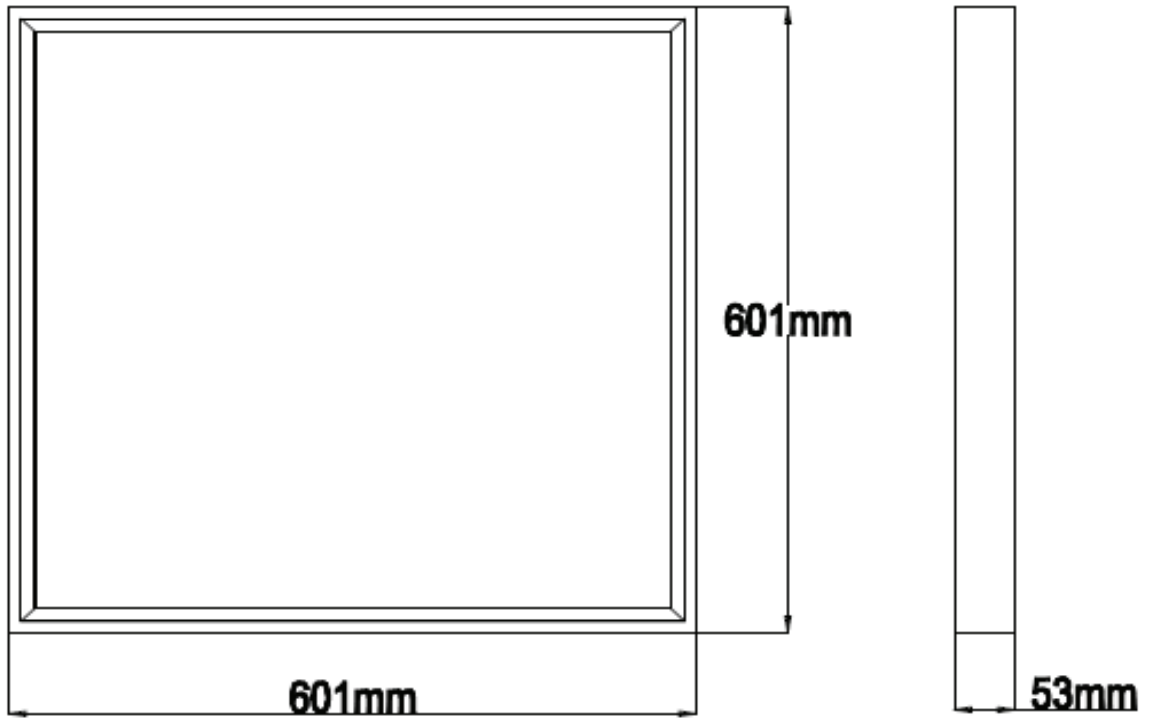

## Skylite LED Panel 600X600

Emergency PMMA LGP TP (a) Fire Rated LDT /IES files L 70 CE

Part No.	UKSLP-40-600x600-30W-CVFLF
Dimensions (mm)	595 * 595* 10 - (601*601*53 Surface Mount Kit)
LED Type	SMD 2835
Lumen	3300
CCT	4000K (3000k , 5000k , 6000k also available )
Beam Angle	120°
Power Consumption	30 Watts
Volt/AC	100-240
Efficiency	110 Lumen per watt
Diffuser	Crystal View UGR<19 (Small Hex)
Dimmable / Driver options	DALI , 1-10v, Flicker free ( class II)
Life Expectancy	50,000 Hours L70
Material	Aluminium, , PMMA LGP
Accessories	Suspension / Surface Mount Kits

### Dimensions