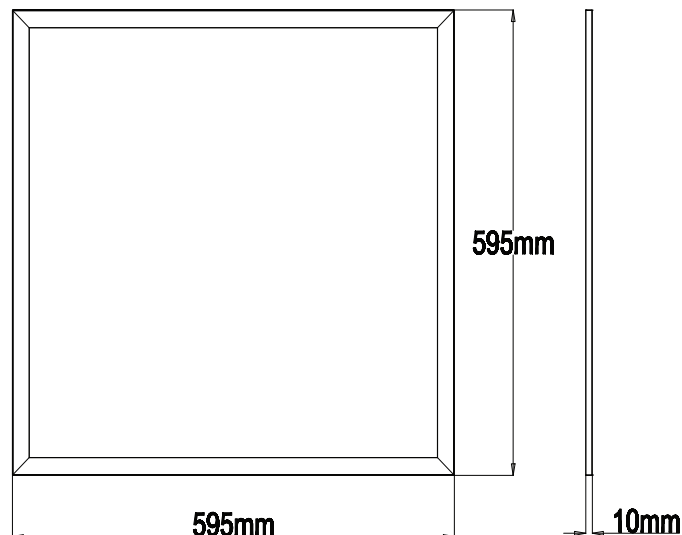

## Skylite LED Panel 600X600

Emergency PMMA LGP TP (a) Fire Rated LDT /IES files L 70 CE

Part No.	UKSLP-40-600x600-30W-CVFLF
Dimensions (mm)	595 * 595* 10 - (601*601*53 Surface Mount Kit)
LED Type	SMD 2835
Lumen	3300
CCT	4000K (3000k , 5000k , 6000k also available )
Beam Angle	120°
Power Consumption	30 Watts
Volt/AC	100-240
Efficiency	110 Lumen per watt
Diffuser	Crystal View UGR<19 (Small Hex)
Dimmable / Driver options	DALI , 1-10v, Flicker free ( class II)
Life Expectancy	50,000 Hours L70
Material	Aluminium, , PMMA LGP
Accessories	Suspension / Surface Mount Kits

### Dimensions