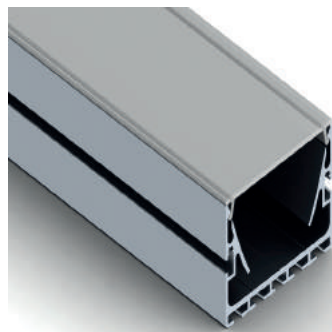

A BRIGHTER FUTURE

UK **LED** lighting

Powerline 55 Linear Pendant 35 Watt

Suspended , Recessed & Surface Mount

IP54

Dimmable

50,000 hours

Part No.	E-30-2EC1X2-24-90-11-PL55R-PR
LED Pitch	15mm
CCT	2400k / 2700k / 2800k / 3000k / 4000k / 5700k
Lumen per Metre Prismatic Diffuser	2107 / 2547 / 2735 / 2987 / 3243 / 3521
CCT	2400k / 2700k / 2800k / 3000k / 4000k / 5700k
Lumen per metre Frosted Diffuser	1812 / 2190 / 2352 / 2568 / 2788 / 3028
Beam Angle	120°
Power Consumption (per metre)	35 Watt
Volt/DC	24
Chip Used	5630 Seoul Semi
PCB Length (mm)	90/45
end cap combined length (mm)	3+3=6
Extrusion / Diffuser length	3 metre max
Tc point °C	60