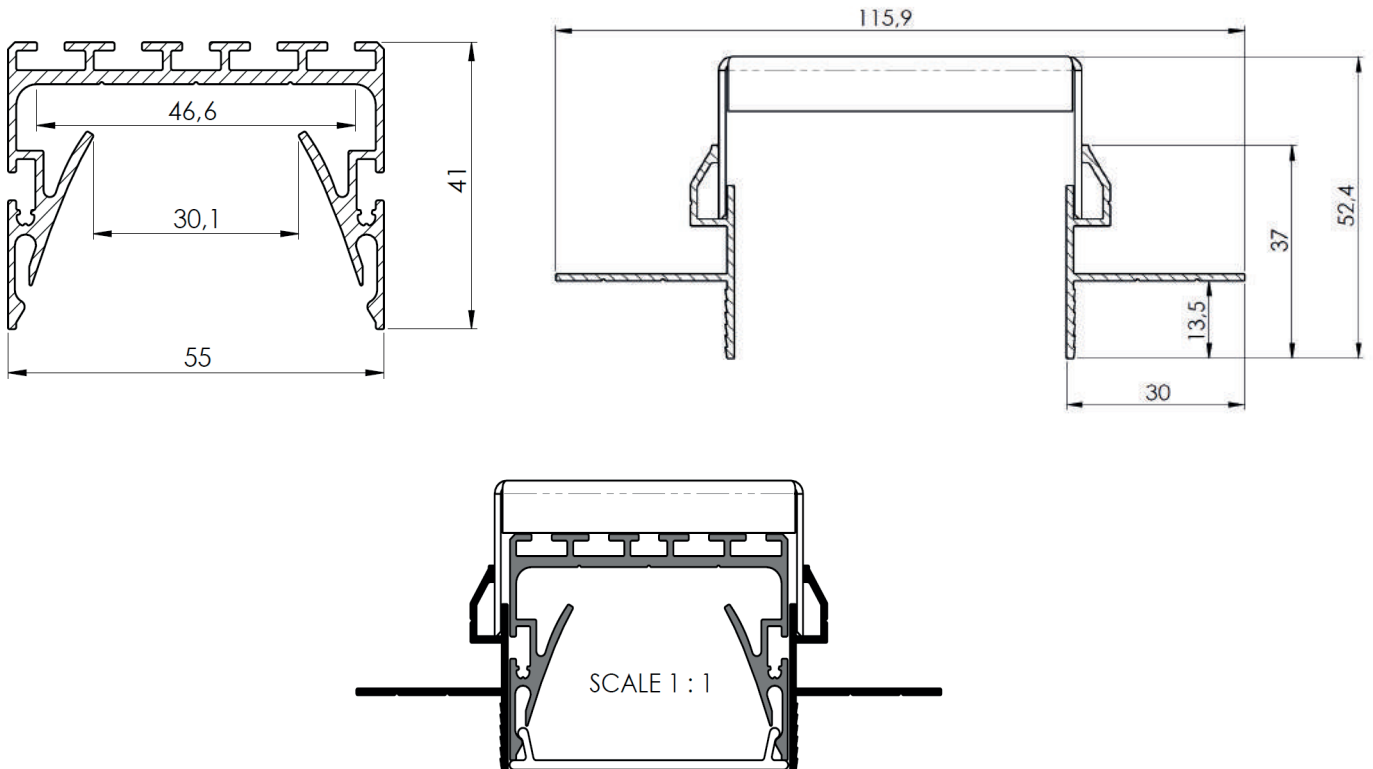

A BRIGHTER FUTURE

UK **LED** lighting

Powerline 55 Linear Pendant 35 Watt

Suspended , Recessed & Surface Mount

IP54

Dimmable

50,000 hours

Part No.	E-30-2EC1X2-24-90-11-PL55R-PR
LED Pitch	15mm
CCT	2400k / 2700k / 2800k / 3000k / 4000k / 5700k
Lumen per Metre Prismatic Diffuser	2107 / 2547 / 2735 / 2987 / 3243 / 3521
CCT	2400k / 2700k / 2800k / 3000k / 4000k / 5700k
Lumen per metre Frosted Diffuser	1812 / 2190 / 2352 / 2568 / 2788 / 3028
Beam Angle	120°
Power Consumption (per metre)	35 Watt
Volt/DC	24
Chip Used	5630 Seoul Semi
PCB Length (mm)	90/45
end cap combined length (mm)	3+3=6
Extrusion / Diffuser length	3 metre max
Tc point °C	60

Dimensions

Part numbering key