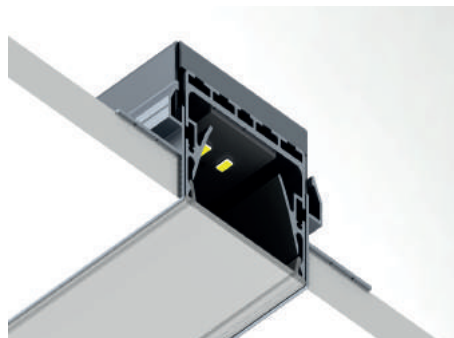

A BRIGHTER FUTURE

UK **LED** lighting

Powerline 55 Linear Pendant 35 Watt

Suspended , Recessed & Surface Mount

IP54

Dimmable

50,000 hours

Part No.	E-30-2EC1X2-24-90-11-PL55R-PR
LED Pitch	15mm
CCT	2400k / 2700k / 2800k / 3000k / 4000k / 5700k
Lumen per Metre Prismatic Diffuser	2107 / 2547 / 2735 / 2987 / 3243 / 3521
CCT	2400k / 2700k / 2800k / 3000k / 4000k / 5700k
Lumen per metre Frosted Diffuser	1812 / 2190 / 2352 / 2568 / 2788 / 3028
Beam Angle	120°
Power Consumption (per metre)	35 Watt
Volt/DC	24
Chip Used	5630 Seoul Semi
PCB Length (mm)	90/45
end cap combined length (mm)	3+3=6
Extrusion / Diffuser length	3 metre max
Tc point °C	60