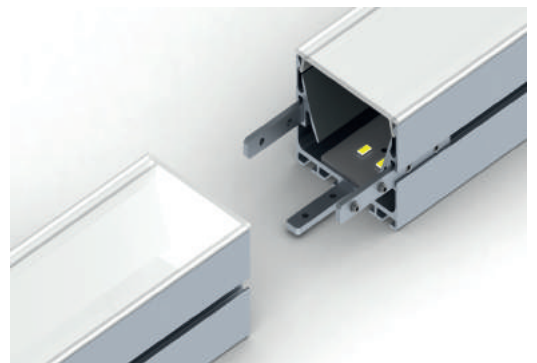

A BRIGHTER FUTURE

UK **LED** lighting

Powerline 55 Linear Pendant 35 Watt

Suspended , Recessed & Surface Mount

IP54

Dimmable

50,000 hours

Part No.	E-30-2EC1X2-24-90-11-PL55R-PR
LED Pitch	15mm
CCT	2400k / 2700k / 2800k / 3000k / 4000k / 5700k
Lumen per Metre Prismatic Diffuser	2107 / 2547 / 2735 / 2987 / 3243 / 3521
CCT	2400k / 2700k / 2800k / 3000k / 4000k / 5700k
Lumen per metre Frosted Diffuser	1812 / 2190 / 2352 / 2568 / 2788 / 3028
Beam Angle	120°
Power Consumption (per metre)	35 Watt
Volt/DC	24
Chip Used	5630 Seoul Semi
PCB Length (mm)	90/45
end cap combined length (mm)	3+3=6
Extrusion / Diffuser length	3 metre max
Tc point °C	60