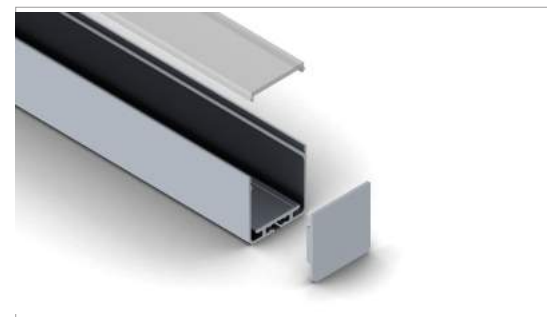

Temperature (Solid) [°C]
Temperature ambient: 25°C
Total power: 36 W/m (72 LEDs)