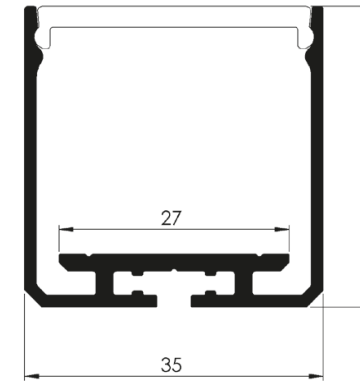

# SPL35 SUSPENDED LED PROFILE

SPL35 35 x 35mm

Is a very aesthetically pleasing, mid power pendant LED luminaire, that operates at 55 deg C with a heat dissipation of 30W/M, and capable of handling 2 rows of high performance LED PCB for maximum output.

Temperature (Solid) [°C]  
 Temperature ambient: 25°C  
 Total power: 36 W/m (72 LEDs)

Accessories for SPL35

EC-SPL35 End Caps

MC-SPL35 Mounting Brackets

Polar Candela Distribution Plot  
 Using Missed Rays