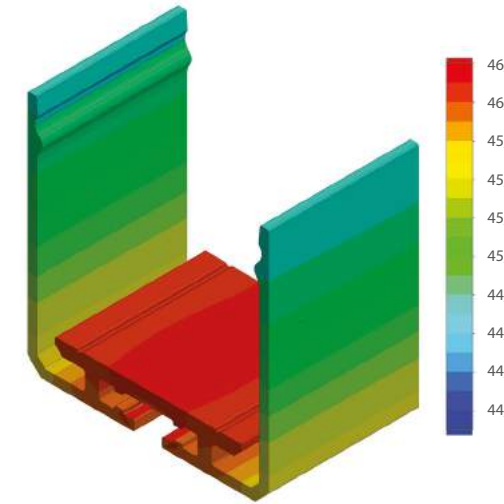

# SPL35 SUSPENDED LED PROFILE

SPL35 35 x 35mm

Is a very aesthetically pleasing, mid power pendant LED luminaire, that operates at 55 deg C with a heat dissipation of 30W/M, and capable of handling 2 rows of high performance LED PCB for maximum output.

Power Line 35 Smooth is a very contemporary universal suspension design, that comes with a suspension kit, and a choice of diffusers (transparent opal or prismatic) that produces a very high light transmission ratio, and therefore ideally suited as the main ceiling lighting solution for a wide choice of applications.

Temperature (Solid) [°C]  
 Temperature ambient: 25°C  
 Total power: 36 W/m (72 LEDs)

Accessories for SPL35

EC-SPL35 End Caps

MC-SPL35 Mounting Brackets

Polar Candela Distribution Plot  
 Using Missed Rays