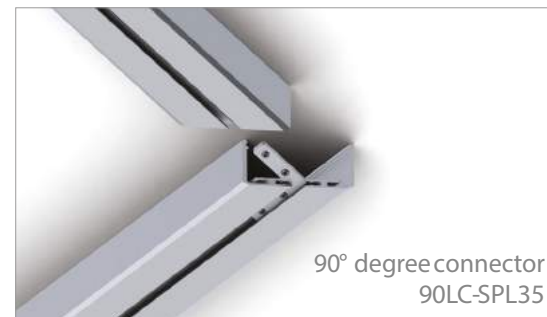

Temperature (Solid) [°C]
Temperature ambient: 25°C
Total power: 36 W/m (72 LEDs)