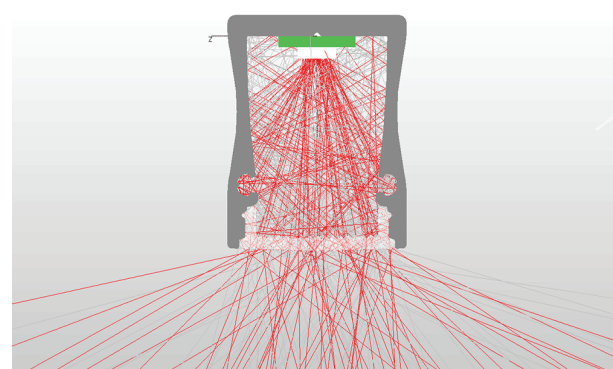

SLIM LINE WIDE 20mm Suspended

SLW20; 23,2 x 27,7mm

This fitting is a very attractive suspension ceiling luminaire, cleverly designed to accommodate high power LED's 25W/M with up to 18mm wide PCB capability, and even though dimensionally small comparatively, the wide diffuser gives the deceptive appearance of being a much larger fitting when illuminated, even from distance, which adds up to a positive economic consideration for the end user.

EC-SLW20
End Caps

Temperature (Solid) [°C]
Temperature ambient: 25°C
Total power: 21,6W/m (90 LEDs)

Polar Candela Distribution Plot
Using Missed Rays