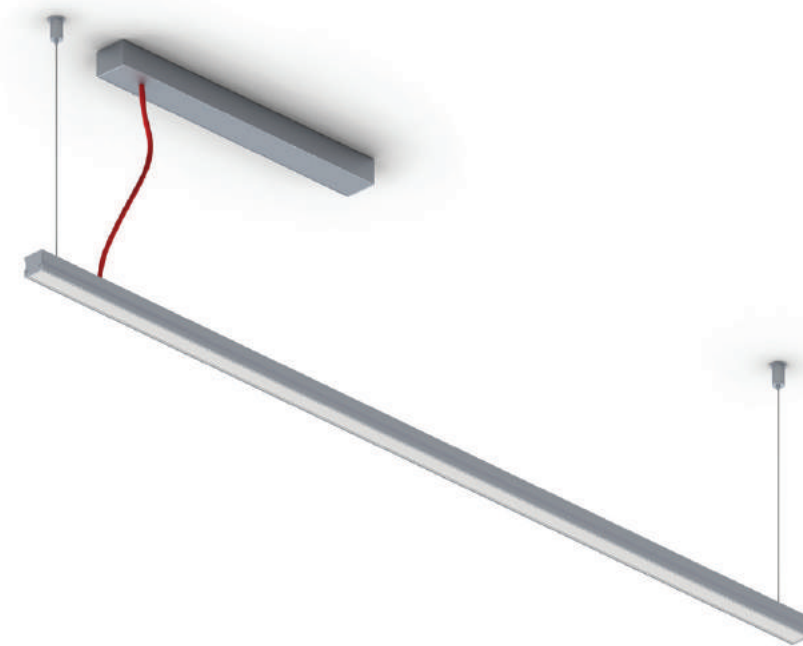

SLIM LINE WIDE 20mm Suspended

SLW20; 23,2 x 27,7mm

This fitting is a very attractive suspension ceiling luminaire, cleverly designed to accommodate high power LED's 25W/M with up to 18mm wide PCB capability, and even though dimensionally small comparatively, the wide diffuser gives the deceptive appearance of being a much larger fitting when illuminated, even from distance, which adds up to a positive economic consideration for the end user.

EC-SLW20
End Caps

Temperature (Solid) [°C]
Temperature ambient: 25°C
Total power: 21,6W/m (90 LEDs)

Polar Candela Distribution Plot
Using Missed Rays