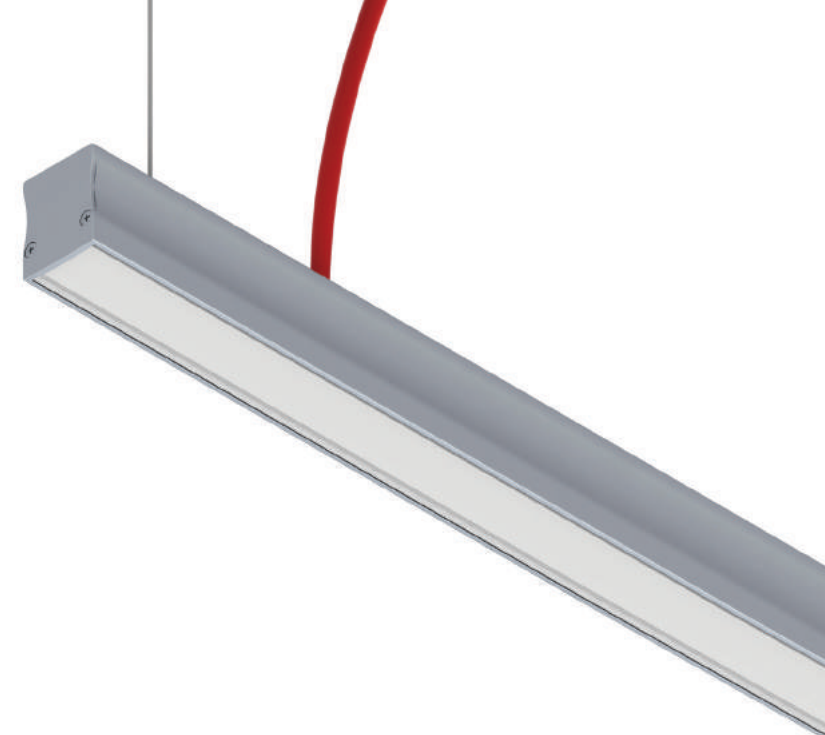

SLIM LINE WIDE 20mm Suspended

SLW20; 23,2 x 27,7mm

This fitting is a very attractive suspension ceiling luminaire, cleverly designed to accommodate high power LED's 25W/M with up to 18mm wide PCB capability, and even though dimensionally small comparatively, the wide diffuser gives the deceptive appearance of being a much larger fitting when illuminated, even from distance, which adds up to a positive economic consideration for the end user.

EC-SLW20
End Caps

Temperature (Solid) [°C]
Temperature ambient: 25°C
Total power: 21,6W/m (90 LEDs)

Polar Candela Distribution Plot
Using Missed Rays