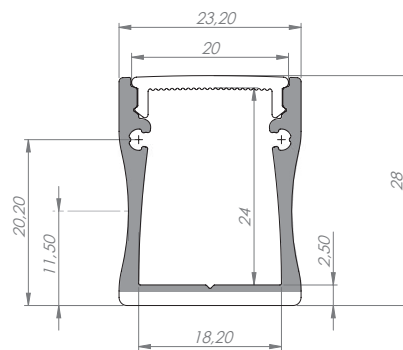

SLIM LINE WIDE 20mm Suspended

SLW20; 23,2 x 27,7mm

This fitting is a very attractive suspension ceiling luminaire, cleverly designed to accommodate high power LED's 25W/M with up to 18mm wide PCB capability, and even though dimensionally small comparatively, the wide diffuser gives the deceptive appearance of being a much larger fitting when illuminated, even from distance, which adds up to a positive economic consideration for the end user.

EC-SLW20
End Caps

Temperature (Solid) [°C]
Temperature ambient: 25°C
Total power: 21,6W/m (90 LEDs)

Polar Candela Distribution Plot
Using Missed Rays