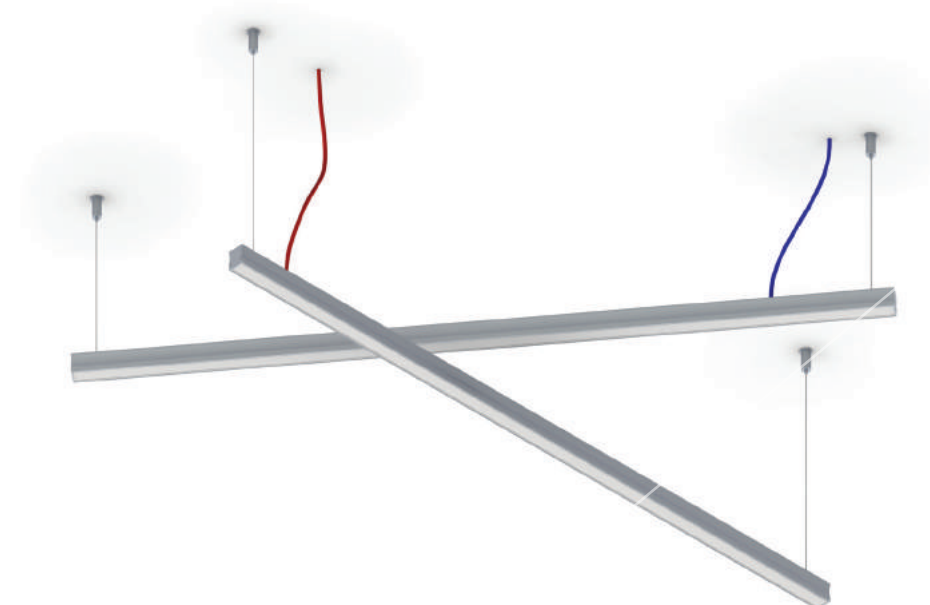

SLIM LINE WIDE 20mm Suspended

SLW20; 23,2 x 27,7mm

This fitting is a very attractive suspension ceiling luminaire, cleverly designed to accommodate high power LED's 25W/M with up to 18mm wide PCB capability, and even though dimensionally small comparatively, the wide diffuser gives the deceptive appearance of being a much larger fitting when illuminated, even from distance, which adds up to a positive economic consideration for the end user.

EC-SLW20
End Caps

Temperature (Solid) [°C]
Temperature ambient: 25°C
Total power: 21,6W/m (90 LEDs)

Polar Candela Distribution Plot
Using Missed Rays