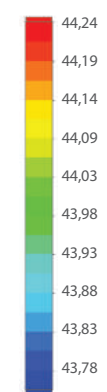

SLIM LINE WIDE 20mm Suspended

SLW20; 23,2 x 27,7mm

This fitting is a very attractive suspension ceiling luminaire, cleverly designed to accommodate high power LED's 25W/M with up to 18mm wide PCB capability, and even though dimensionally small comparatively, the wide diffuser gives the deceptive appearance of being a much larger fitting when illuminated, even from distance, which adds up to a positive economic consideration for the end user.

EC-SLW20
End Caps

Temperature (Solid) [°C]
Temperature ambient: 25°C
Total power: 21,6W/m (90 LEDs)

Polar Candela Distribution Plot
Using Missed Rays