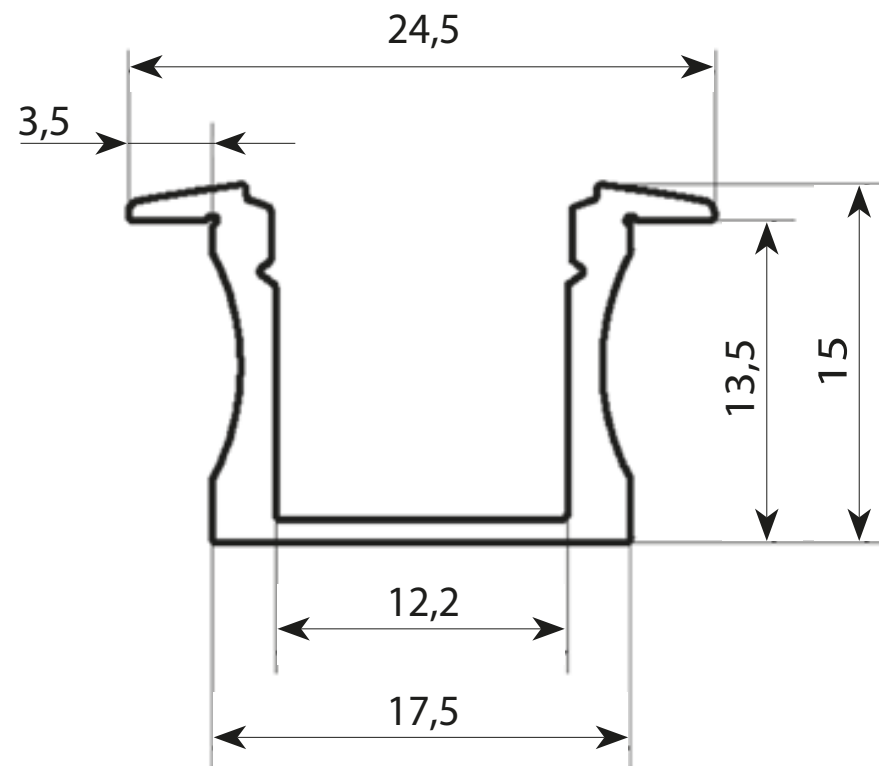

EL-RSL15
AB-SL

RECESSED SLIM LINE 15mm

RSL15; 15 x 24,5mm

DESCRIPTION

A clean, contemporary, high silver anodised LED aluminium housing design, that is ideal for under kitchen cabinet, gypsum ceiling, as well as floor and wall accent LED lighting solutions.

EL-RSL15
AB-SL
EC-RSL15

EC-RSL15
End Caps