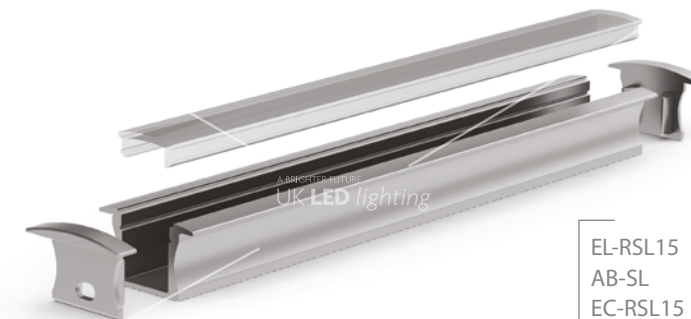

EL-RSL15
AB-SL

RECESSED SLIM LINE 15mm

RSL15; 15 x 24,5mm

DESCRIPTION

A clean, contemporary, high silver anodised LED aluminium housing design, that is ideal for under kitchen cabinet, gypsum ceiling, as well as floor and wall accent LED lighting solutions.

EL-RSL15
AB-SL
EC-RSL15

EC-RSL15
End Caps