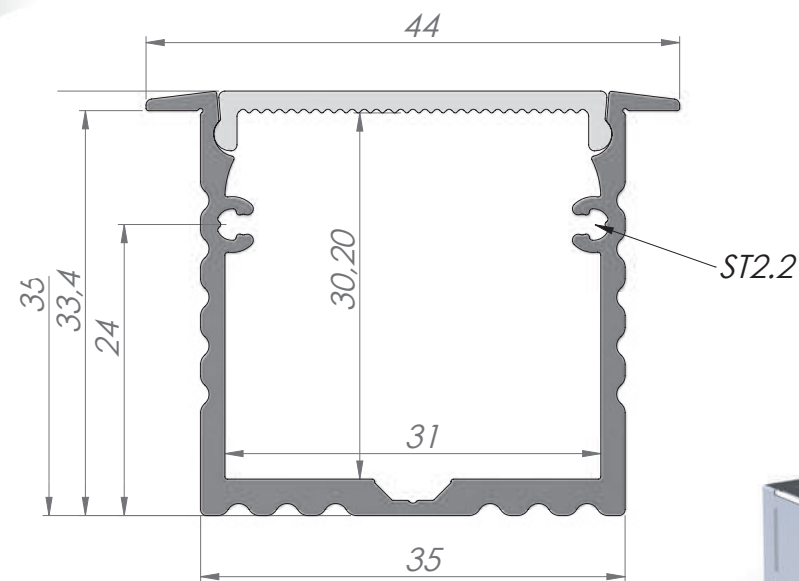

# RECESSED POWER LINE 35mm

RPLA; 35 x 35mm

MC-RPLA  
Mounting Bracket

EC-RPLA  
End Caps

LC-RPLA  
Linear Connector

EL-RPLA  
AB-PL  
MC-RPLA

EL-RPLA  
AB-PL  
EC-RPLA

## DESCRIPTION

This stylish recessed aluminium profile has been specially developed for main lighting schemes in gypsum ceiling installations, and capable of supporting high output LED's up to 30W/M if required. With a choice of snap in frosted or clear diffuser, this design is a very professional diffused linear solution for a wide range of ceiling applications.