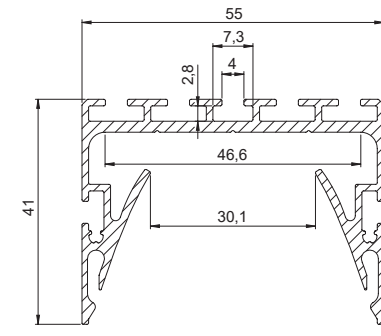

PL55 TRIMLESS & SURFACE LED PROFILE

PL55; 55 x 41 mm

Is a very attractive high performance trimless profile, which comes equipped with a 50mm wide diffuser that has opal and prismatic low glare options, in order to maximise light distribution and fixture efficiency from a power loading of up to 36W/M, to give a stabilised low working temperature of 55C@Ta=25C.
 PL 55 trimless is a clean contemporary trimless design that is suitable for gypsum ceiling installations of 12.5mm and 24mm.

Temperature (Solid) [°C]
 Temperature ambient: 25°C
 Total power: 36 W/m (72 LEDs)

EC-PL55 End Caps

MC-PL55-MAG Mounting Brackets

Surface installation

Trimless installation

Pendant installation

Linear Connector

Polar Candela Distribution Plot Using Missed Rays

MC-KEY-PL55