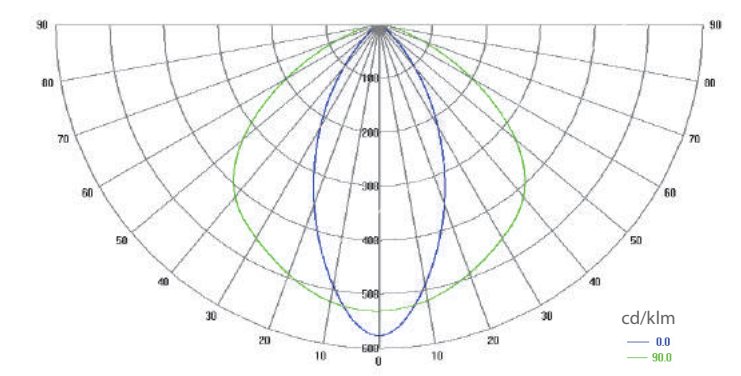

PL55 TRIMLESS & SURFACE LED PROFILE

PL55; 55 x 41 mm

Is a very attractive high performance trimless profile, which comes equipped with a 50mm wide diffuser that has opal and prismatic low glare options, in order to maximise light distribution and fixture efficiency from a power loading of up to 36W/M, to give a stabilised low working temperature of 55C@Ta=25C.
 PL 55 trimless is a clean contemporary trimless design that is suitable for gypsum ceiling installations of 12.5mm and 24mm.

Temperature (Solid) [°C]
 Temperature ambient: 25°C
 Total power: 36 W/m (72 LEDs)

EC-PL55 End Caps

MC-PL55-MAG Mounting Brackets

Surface installation

Trimless installation

Pendant installation

Linear Connector

Polar Candela Distribution Plot Using Missed Rays

MC-KEY-PL55