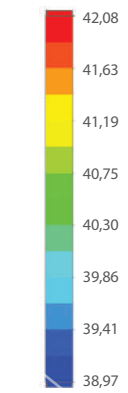

PL55 TRIMLESS & SURFACE LED PROFILE

PL55; 55 x 41 mm

Is a very attractive high performance trimless profile, which comes equipped with a 50mm wide diffuser that has opal and prismatic low glare options, in order to maximise light distribution and fixture efficiency from a power loading of up to 36W/M, to give a stabilised low working temperature of 55C@Ta=25C.
 PL 55 trimless is a clean contemporary trimless design that is suitable for gypsum ceiling installations of 12.5mm and 24mm.

Temperature (Solid) [°C]
 Temperature ambient: 25°C
 Total power: 36 W/m (72 LEDs)

EC-PL55 End Caps

MC-PL55-MAG Mounting Brackets

Surface installation

Trimless installation

Pendant installation

Linear Connector

Polar Candela Distribution Plot Using Missed Rays

MC-KEY-PL55