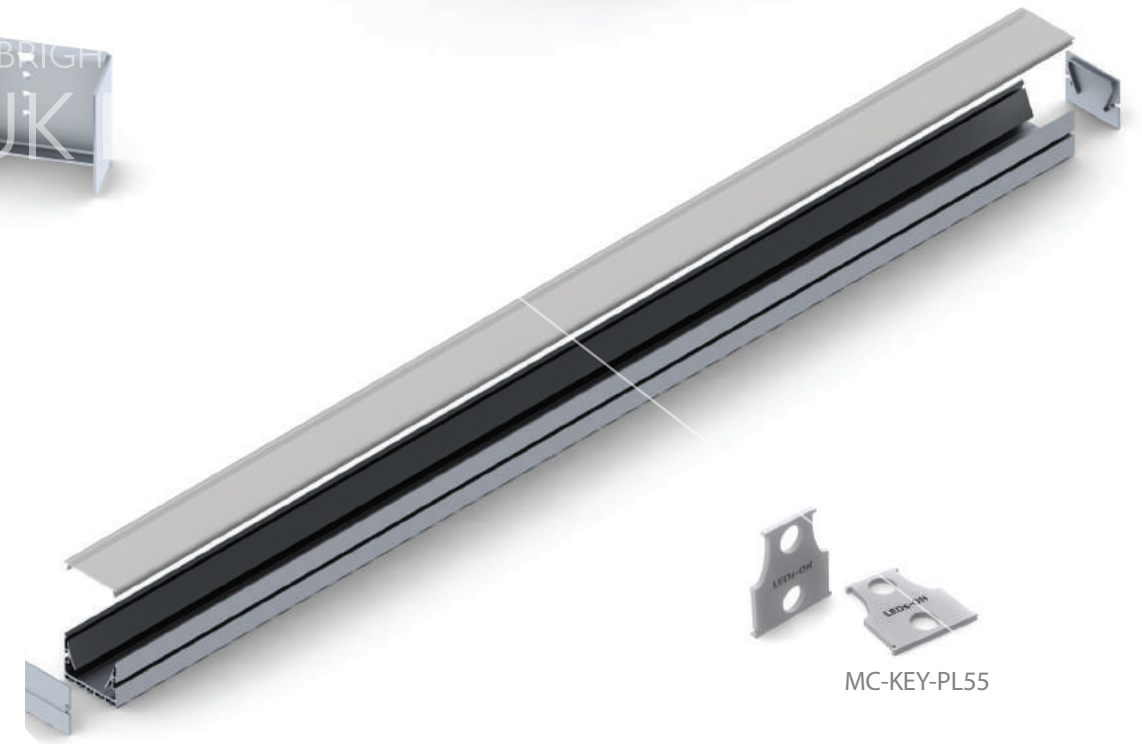

Polar Candela Distribution Plot Using Missed Rays