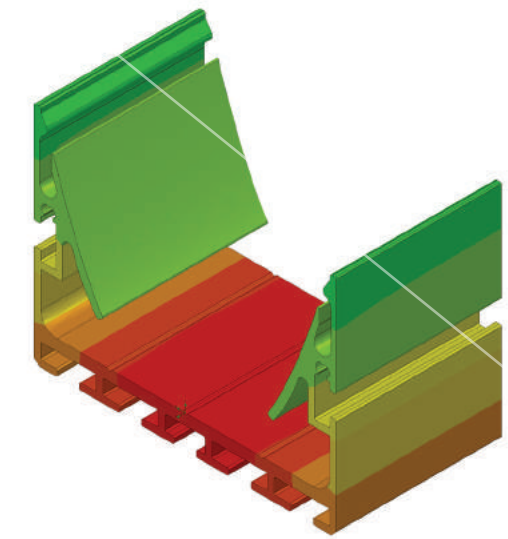

PL55 TRIMLESS & SURFACE LED PROFILE

PL55; 55 x 41 mm

Is a very attractive high performance trimless profile, which comes equipped with a 50mm wide diffuser that has opal and prismatic low glare options, in order to maximise light distribution and fixture efficiency from a power loading of up to 36W/M, to give a stabilised low working temperature of 55C@Ta=25C.
 PL 55 trimless is a clean contemporary trimless design that is suitable for gypsum ceiling installations of 12.5mm and 24mm.

Temperature (Solid) [°C]
 Temperature ambient: 25°C
 Total power: 36 W/m (72 LEDs)

EC-PL55 End Caps

MC-PL55-MAG Mounting Brackets

Surface installation

Trimless installation

Pendant installation

Linear Connector

Polar Candela Distribution Plot Using Missed Rays

MC-KEY-PL55