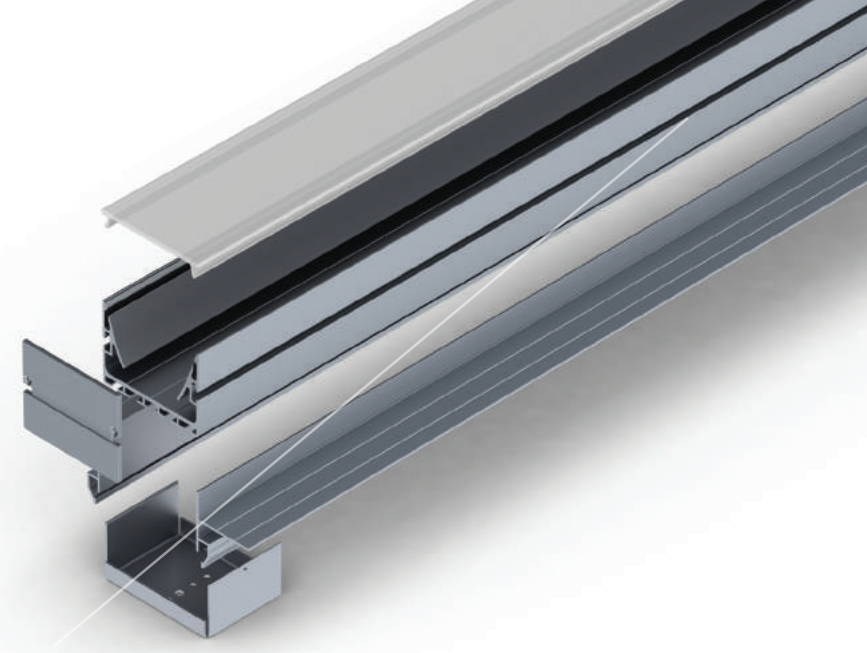

PL55 TRIMLESS & SURFACE LED PROFILE

PL55; 55 x 41 mm

Is a very attractive high performance trimless profile, which comes equipped with a 50mm wide diffuser that has opal and prismatic low glare options, in order to maximise light distribution and fixture efficiency from a power loading of up to 36W/M, to give a stabilised low working temperature of 55C@Ta=25C.
 PL 55 trimless is a clean contemporary trimless design that is suitable for gypsum ceiling installations of 12.5mm and 24mm.

Temperature (Solid) [°C]
 Temperature ambient: 25°C
 Total power: 36 W/m (72 LEDs)

EC-PL55 End Caps

MC-PL55-MAG Mounting Brackets

Surface installation

Trimless installation

Pendant installation

Linear Connector