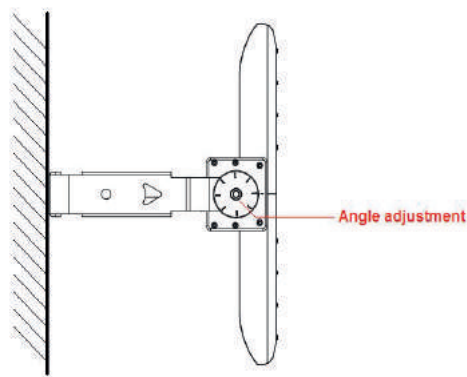

## Fascio LED Flood Light 960 watt

Replaces 2000w HID LDT / IES files IP65 Dimmable 50,000 hours CE

Part No.	UKLFAS-40-960-60-65-D
Input Voltage	AC 90 - 305 V
LED	CREE XTE
CCT	2700K - 6500K
Lumen	93000
Lumen per Watt	107
Power Consumption	870 watts
Total System Power	960 watts
Weight	42.3 KG
Dimensions (mm)	990 x 655 x 132
Total LED	432
Beam Angle	15°, 30°, 40°, 60°, 90°, (85°x135°), (60°x135°)

### Photometrics

Note: The Curves indicate the illuminated area and the average illumination when the luminaire is at different distance.

# Dimensions