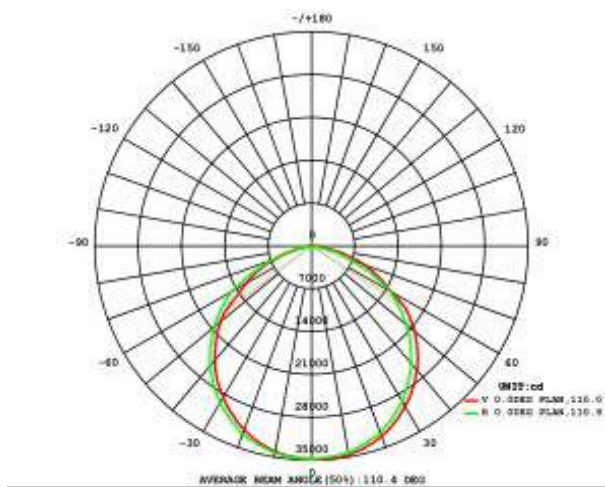

## Fascio LED Flood Light 960 watt

Replaces 2000w HID LDT / IES files IP65 Dimmable 50,000 hours CE

Part No.	UKLFAS-40-960-60-65-D
Input Voltage	AC 90 - 305 V
LED	CREE XTE
CCT	2700K - 6500K
Lumen	93000
Lumen per Watt	107
Power Consumption	870 watts
Total System Power	960 watts
Weight	42.3 KG
Dimensions (mm)	990 x 655 x 132
Total LED	432
Beam Angle	15°, 30°, 40°, 60°, 90°, (85°x135°), (60°x135°)

### Photometrics

Note: The Curves indicate the illuminated area and the average illumination when the luminaire is at different distance.

# Dimensions