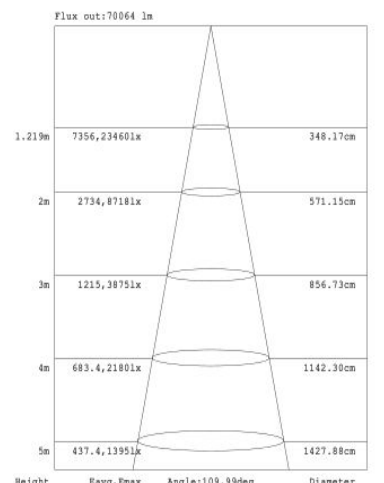

## Fascio LED Flood Light 960 watt

Replaces 2000w HID LDT / IES files IP65 Dimmable 50,000 hours CE

Part No.	UKLFAS-40-960-60-65-D
Input Voltage	AC 90 - 305 V
LED	CREE XTE
CCT	2700K - 6500K
Lumen	93000
Lumen per Watt	107
Power Consumption	870 watts
Total System Power	960 watts
Weight	42.3 KG
Dimensions (mm)	990 x 655 x 132
Total LED	432
Beam Angle	15°, 30°, 40°, 60°, 90°, (85°x135°), (60°x135°)

### Photometrics

Note: The Curves indicate the illuminated area and the average illumination when the luminaire is at different distance.

# Dimensions