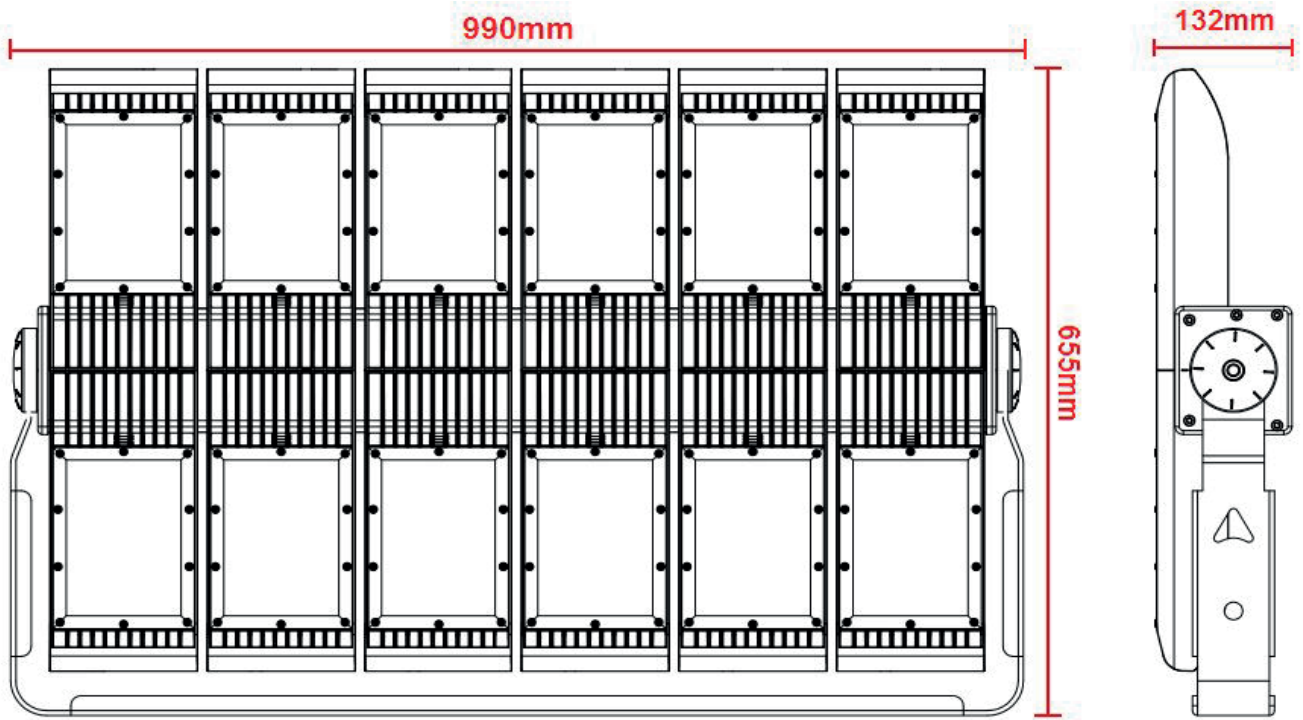

## Fascio LED Flood Light 960 watt

Replaces 2000w HID LDT / IES files IP65 Dimmable 50,000 hours CE

Part No.	UKLFAS-40-960-60-65-D
Input Voltage	AC 90 - 305 V
LED	CREE XTE
CCT	2700K - 6500K
Lumen	93000
Lumen per Watt	107
Power Consumption	870 watts
Total System Power	960 watts
Weight	42.3 KG
Dimensions (mm)	990 x 655 x 132
Total LED	432
Beam Angle	15°, 30°, 40°, 60°, 90°, (85°x135°), (60°x135°)

### Photometrics

Note: The Curves indicate the illuminated area and the average illumination when the luminaire is at different distance.

# Dimensions