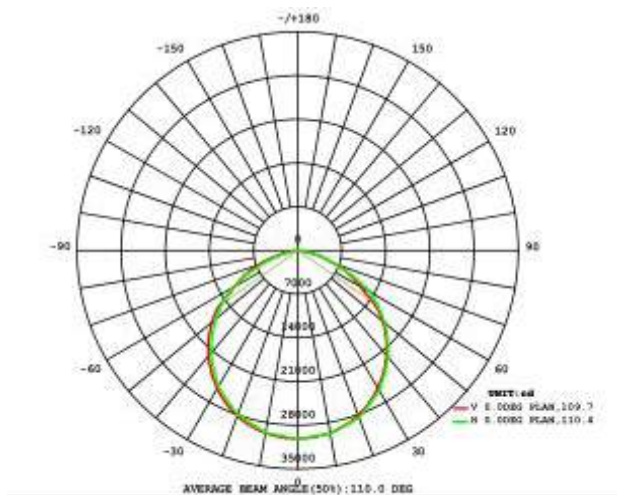

## Fascio LED Flood Light 800 watt

Replaces 1600w HID

LDT / IES files

IP65

Dimmable

50,000 hours

Part No.	UKLFAS-40-800-60-65-D
Input Voltage	AC 90 - 305 V
LED	CREE XTE
CCT	2500K - 6500K
Lumen	80000
Lumen per Watt	109
Power Consumption	730 watts
Total System Power	800watts
Weight	36.2 KG
Dimensions (mm)	855x 655 x 132
Total LED	360
Beam Angle	15°, 30°, 40°, 60°, 90°, (85°x135°), (60°x135°)

### Photometrics

# Dimensions