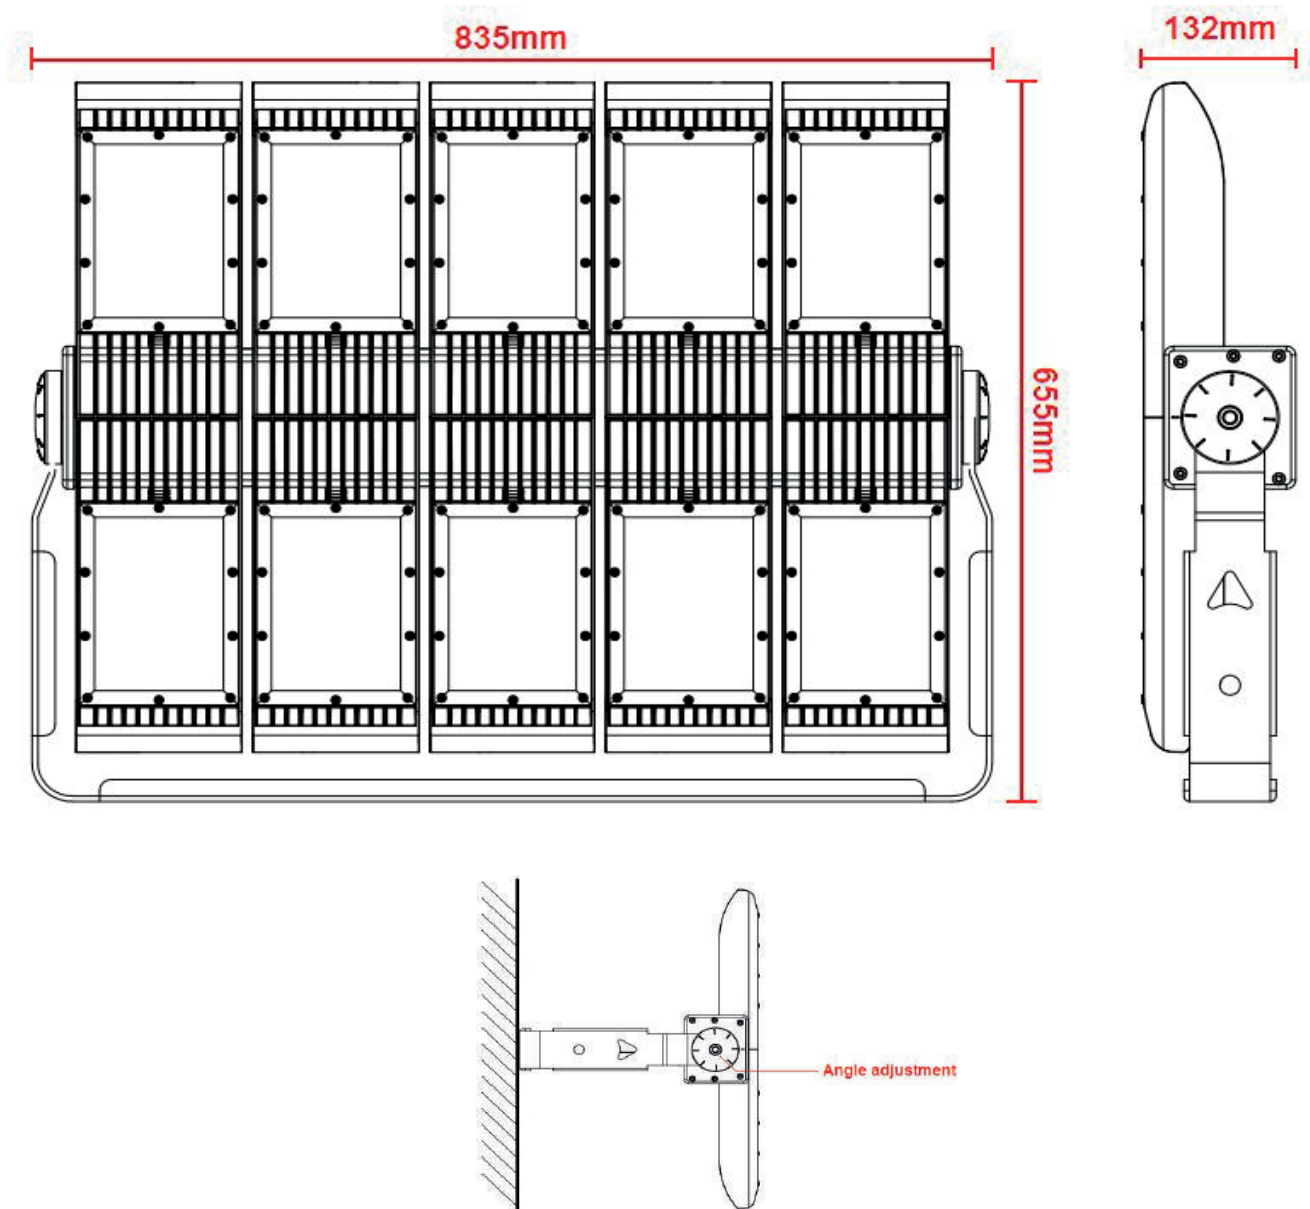

## Fascio LED Flood Light 800 watt

Replaces 1600w HID

LDT / IES files

IP65

Dimmable

50,000 hours

Part No.	UKLFAS-40-800-60-65-D
Input Voltage	AC 90 - 305 V
LED	CREE XTE
CCT	2500K - 6500K
Lumen	80000
Lumen per Watt	109
Power Consumption	730 watts
Total System Power	800watts
Weight	36.2 KG
Dimensions (mm)	855x 655 x 132
Total LED	360
Beam Angle	15°, 30°, 40°, 60°, 90°, (85°x135°), (60°x135°)

# Dimensions