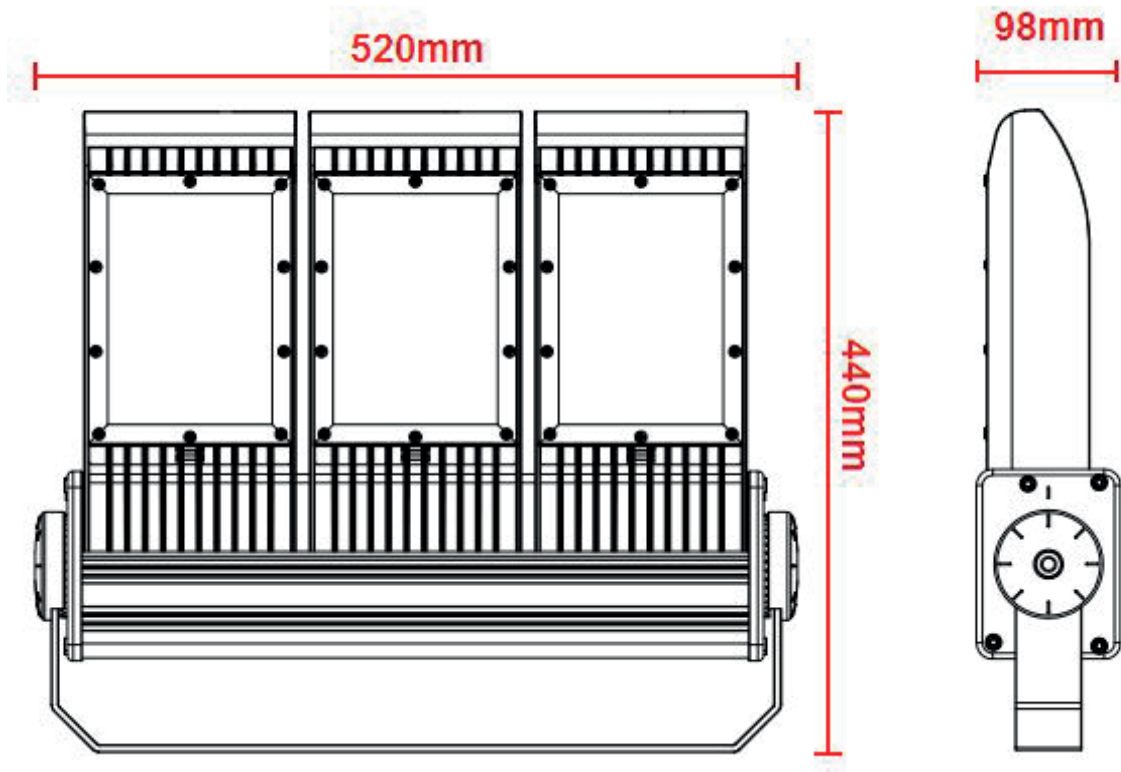

A BRIGHTER FUTURE

UK **LED** lighting

Fascio LED Flood Light 240 watt

Replaces 500w HID

LDT / IES files

IP65

Dimmable

50,000 hours

Part No.	UKLFAS -40-100-45-65-D
Input Voltage	AC 90 - 305 V
LED	CREE XTE
CCT	2500K - 6500K
Lumen	24500
Lumen per Watt	111
Power Consumption	220watts
Total System Power	240 watts
Weight	11.9 KG
Dimensions (mm)	520 x 440 x 98
Total LED	108
Beam Angle	15°, 30°, 40°, 60°, 90°, (85°x135°), (60°x135°)

Photometrics

Dimensions

Part numbering key