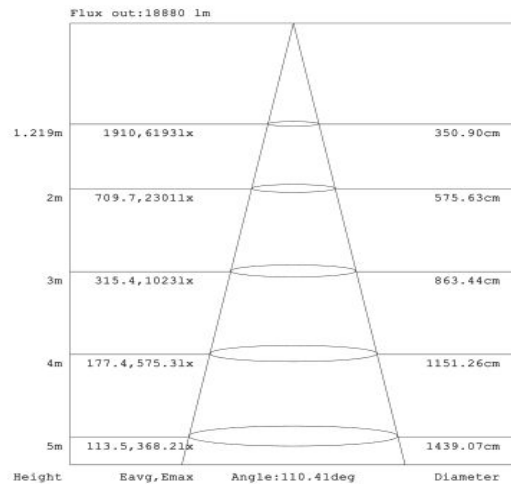

Part No.	UKLFAS -40-100-45-65-D
Input Voltage	AC 90 - 305 V
LED	CREE XTE
CCT	2500K - 6500K
Lumen	24500
Lumen per Watt	111
Power Consumption	220watts
Total System Power	240 watts
Weight	11.9 KG
Dimensions (mm)	520 x 440 x 98
Total LED	108
Beam Angle	15°, 30°, 40°, 60°, 90°, (85°x135°), (60°x135°)

Photometrics

Dimensions

Part numbering key