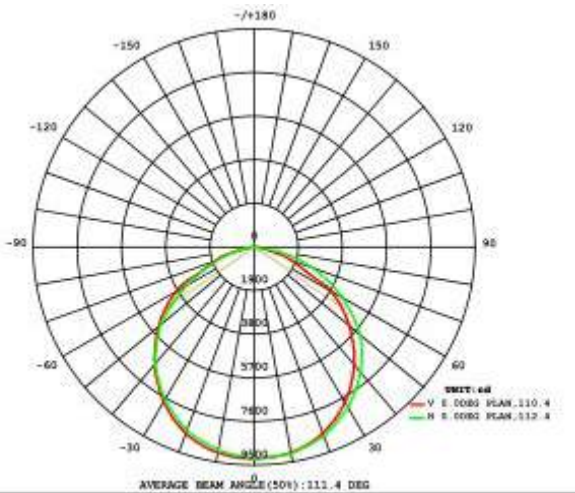

A BRIGHTER FUTURE

UK **LED** lighting

Fascio LED Flood Light 240 watt

Replaces 500w HID

LDT / IES files

IP65

Dimmable

50,000 hours

Part No.	UKLFAS -40-100-45-65-D
Input Voltage	AC 90 - 305 V
LED	CREE XTE
CCT	2500K - 6500K
Lumen	24500
Lumen per Watt	111
Power Consumption	220watts
Total System Power	240 watts
Weight	11.9 KG
Dimensions (mm)	520 x 440 x 98
Total LED	108
Beam Angle	15°, 30°, 40°, 60°, 90°, (85°x135°), (60°x135°)

Photometrics

Dimensions

Part numbering key