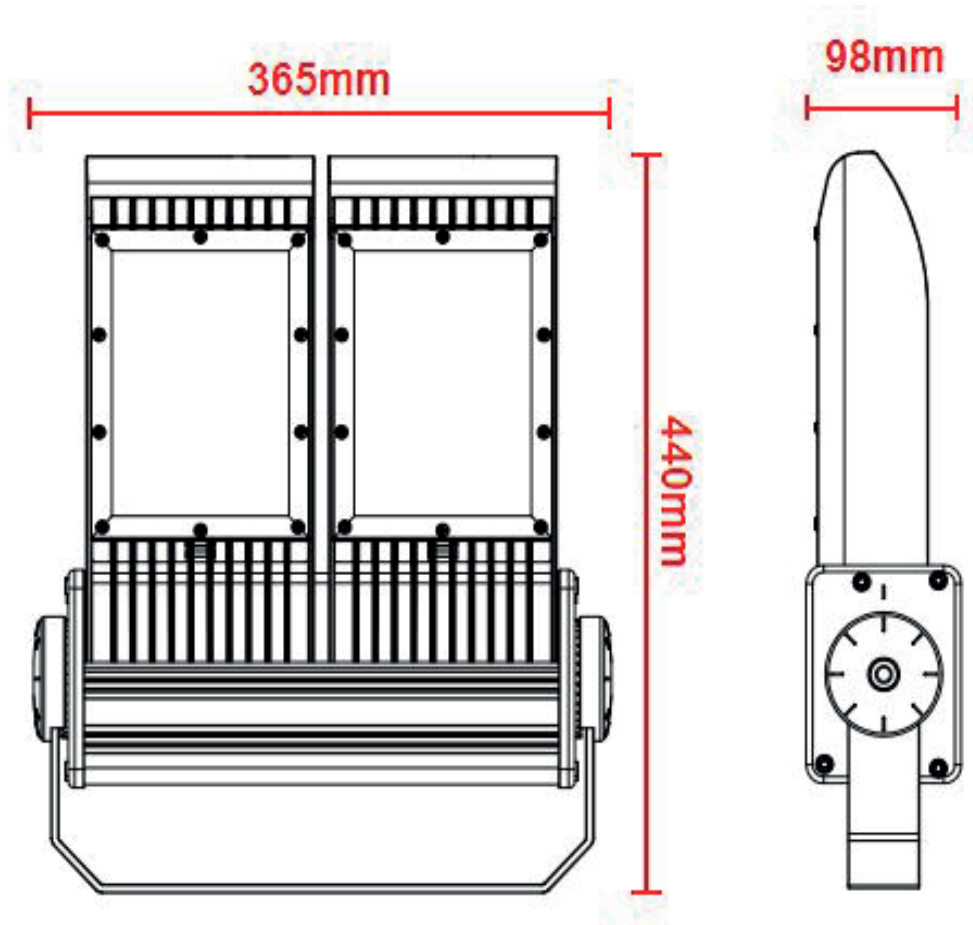

A BRIGHTER FUTURE

UK **LED** lighting

Fascio LED Flood Light 160 watt

Replaces 400w HID

LDT / IES files

IP65

Dimmable

50,000 hours

Part No.	UKLFAS-30-160-60-65-D
Input Voltage	AC 90 - 305 V
LED	CREE XTE
CCT	2700K - 6500K
Lumen	16500
Lumen per Watt	114
Power Consumption	145 watts
Total System Power	160 watts
Weight	8.3 KG
Dimensions (mm)	365 x 440 x 98
Total LED	72
Beam Angle	15°, 30°, 40°, 60°, 90°, (85°x135°), (60°x135°)

Photometrics

Dimensions

Part numbering key