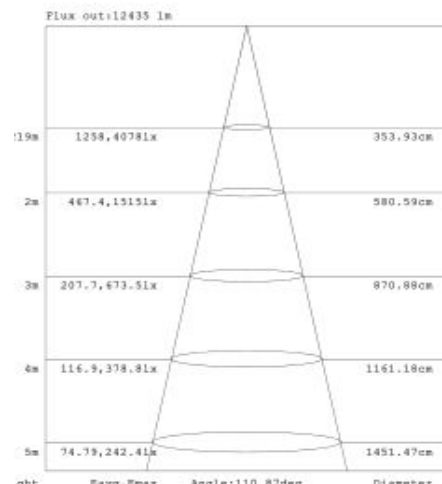

A BRIGHTER FUTURE

UK **LED** lighting

Fascio LED Flood Light 160 watt

Replaces 400w HID

LDT / IES files

IP65

Dimmable

50,000 hours

Part No.	UKLFAS-30-160-60-65-D
Input Voltage	AC 90 - 305 V
LED	CREE XTE
CCT	2700K - 6500K
Lumen	16500
Lumen per Watt	114
Power Consumption	145 watts
Total System Power	160 watts
Weight	8.3 KG
Dimensions (mm)	365 x 440 x 98
Total LED	72
Beam Angle	15°, 30°, 40°, 60°, 90°, (85°x135°), (60°x135°)

Photometrics

Dimensions

Part numbering key