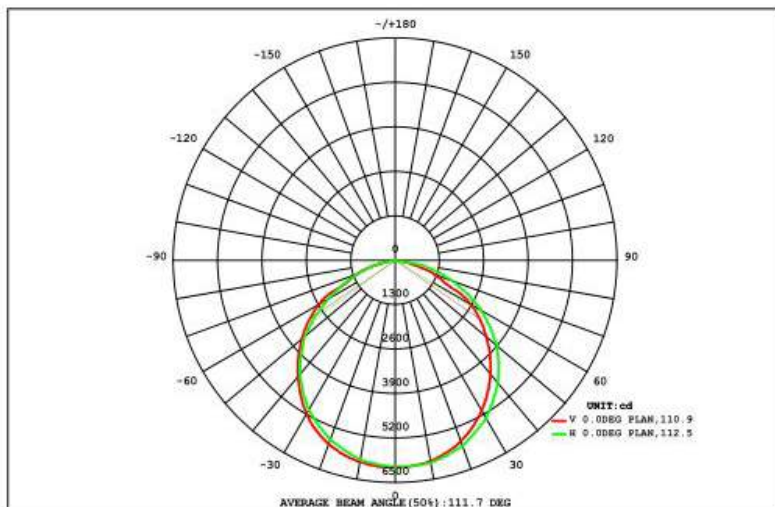

Part No.	UKLFAS-30-160-60-65-D
Input Voltage	AC 90 - 305 V
LED	CREE XTE
CCT	2700K - 6500K
Lumen	16500
Lumen per Watt	114
Power Consumption	145 watts
Total System Power	160 watts
Weight	8.3 KG
Dimensions (mm)	365 x 440 x 98
Total LED	72
Beam Angle	15°, 30°, 40°, 60°, 90°, (85°x135°), (60°x135°)

Photometrics

Dimensions

Part numbering key