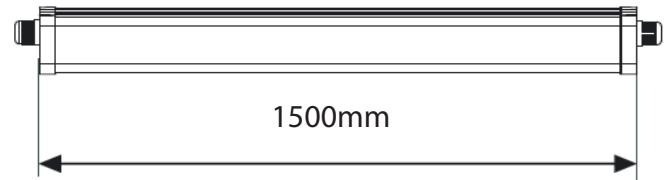

A BRIGHTER FUTURE

UK LED lighting

Horizon Mini Linear Bulkhead 45 Watts

LDT /IES files

IP67

Emergency option

Dimmable

50,000 hours

Part No.	UKL-HM1.5-40-40
CCT	3000k-3500k / 4000k -4500k / 5000K -5500k / 6000k
LED Type	SMD 2835
Lumen CRI 85	4800 -5200
LUX 5500-5500k	1m: 1750 -1800 2m: 440-450 3m: 200-210
Beam Angle	180°
Power Consumption	45Watts
Volt/AC/DC	100-240