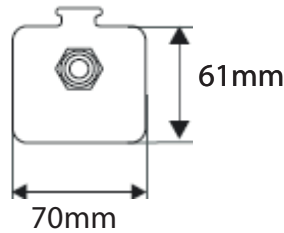

A BRIGHTER FUTURE

UK LED lighting

Horizon Mini Linear Bulkhead 45 Watts

LDT /IES files

IP67

Emergency option

Dimmable

50,000 hours

Part No.	UKL-HM1.5-40-40
CCT	3000k-3500k / 4000k -4500k / 5000K -5500k / 6000k
LED Type	SMD 2835
Lumen CRI 85	4800 -5200
LUX 5500-5500k	1m: 1750 -1800 2m: 440-450 3m: 200-210
Beam Angle	180°
Power Consumption	45Watts
Volt/AC/DC	100-240