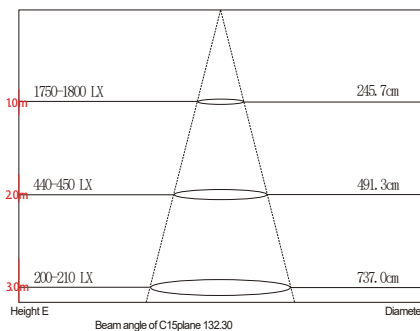

Lux distance curve(lux)