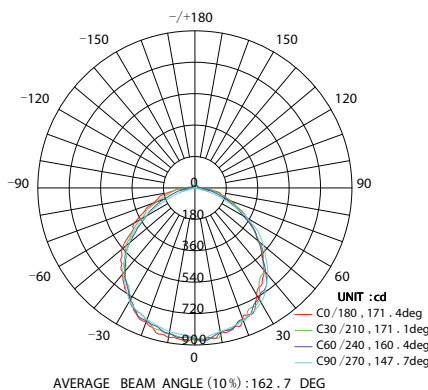

A BRIGHTER FUTURE

UK LED lighting

Horizon Mini Linear Bulkhead 45 Watts

LDT /IES files

IP67

Emergency option

Dimmable

50,000 hours

Part No.	UKL-HM1.5-40-40
CCT	3000k-3500k / 4000k -4500k / 5000K -5500k / 6000k
LED Type	SMD 2835
Lumen CRI 85	4800 -5200
LUX 5500-5500k	1m: 1750 -1800 2m: 440-450 3m: 200-210
Beam Angle	180°
Power Consumption	45Watts
Volt/AC/DC	100-240

Lux distance curve(lux)

LUMINOUS INTENSITY DISTRIBUTION DIAGRAM

CIE1931 Chromaticity Diagram