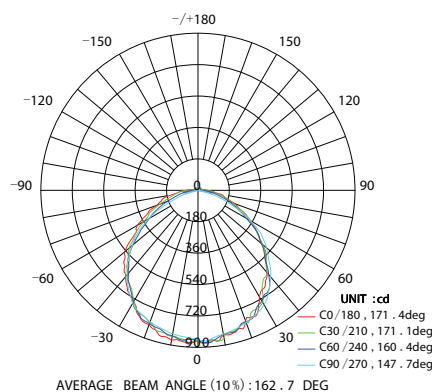

A BRIGHTER FUTURE

UK **LED** lighting

Horizon Mini Linear Bulkhead 40 Watts

LDT /IES files

IP67

Emergency option

Dimmable

50,000 hours

Part No.	UKL-HM1.2-40-40
CCT	3000k-3500k / 4000k -4500k / 5000K -5500k / 6000k
LED Type	SMD 2835
Lumen CRI 85	3800 - 4100
LUX 5500-5500k	1m: 1300 -1400 2m: 330-350 3m: 145-160
Beam Angle	180°
Power Consumption	40Watts
Volt/AC/DC	100-240

Lux distance curve(lux)

LUMINOUS INTENSITY DISTRIBUTION DIAGRAM

CIE1931 Chromaticity Diagram