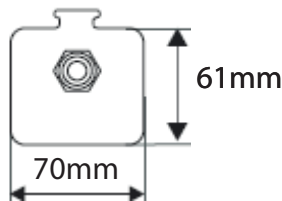

A BRIGHTER FUTURE

UK **LED** lighting

Horizon Mini Linear Bulkhead 40 Watts

LDT /IES files

IP67

Emergency option

Dimmable

50,000 hours

Part No.	UKL-HM1.2-40-40
CCT	3000k-3500k / 4000k -4500k / 5000K -5500k / 6000k
LED Type	SMD 2835
Lumen CRI 85	3800 - 4100
LUX 5500-5500k	1m: 1300 -1400 2m: 330-350 3m: 145-160
Beam Angle	180°
Power Consumption	40Watts
Volt/AC/DC	100-240