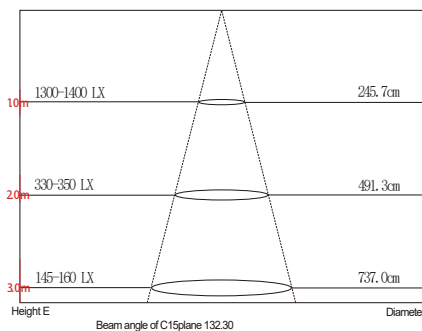

Lux distance curve(lux)