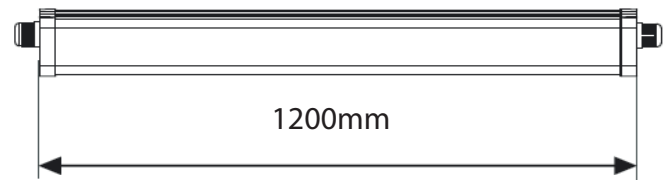

A BRIGHTER FUTURE

UK **LED** lighting

Horizon Mini Linear Bulkhead 40 Watts

LDT /IES files

IP67

Emergency option

Dimmable

50,000 hours

Part No.	UKL-HM1.2-40-40
CCT	3000k-3500k / 4000k -4500k / 5000K -5500k / 6000k
LED Type	SMD 2835
Lumen CRI 85	3800 - 4100
LUX 5500-5500k	1m: 1300 -1400 2m: 330-350 3m: 145-160
Beam Angle	180°
Power Consumption	40Watts
Volt/AC/DC	100-240