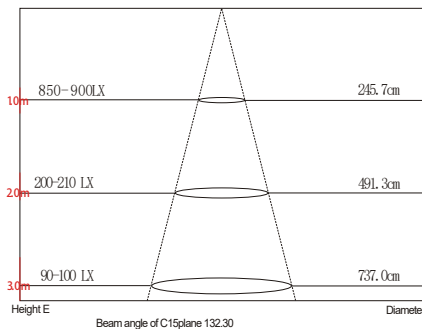

Lux distance curve(lux)