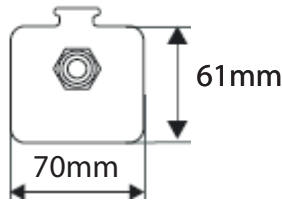

A BRIGHTER FUTURE

UK LED lighting

Horizon Mini Linear Bulkhead 30 Watts

LDT /IES files

IP67

Emergency option

Dimmable

50,000 hours

Part No.	UKL-HM1.2-25-40
CCT	3000k-3500k / 4000k -4500k / 5000K -5500k / 6000k
LED Type	SMD 2835
Lumen CRI 85	2800 - 3100
LUX 5500-5500k	1m: 850 - 900 2m: 200-210 3m: 90-100
Beam Angle	180°
Power Consumption	30 Watts
Volt/AC/DC	100-240