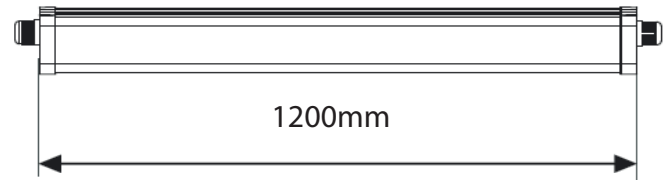

A BRIGHTER FUTURE

UK LED lighting

Horizon Mini Linear Bulkhead 30 Watts

LDT /IES files

IP67

Emergency option

Dimmable

50,000 hours

Part No.	UKL-HM1.2-25-40
CCT	3000k-3500k / 4000k -4500k / 5000K -5500k / 6000k
LED Type	SMD 2835
Lumen CRI 85	2800 - 3100
LUX 5500-5500k	1m: 850 - 900 2m: 200-210 3m: 90-100
Beam Angle	180°
Power Consumption	30 Watts
Volt/AC/DC	100-240