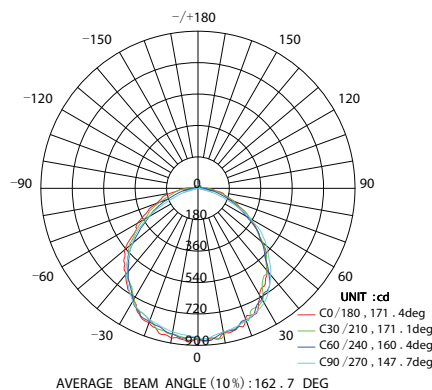

A BRIGHTER FUTURE

UK LED lighting

Horizon Mini Linear Bulkhead 30 Watts

LDT /IES files

IP67

Emergency option

Dimmable

50,000 hours

Part No.	UKL-HM1.2-25-40
CCT	3000k-3500k / 4000k -4500k / 5000K -5500k / 6000k
LED Type	SMD 2835
Lumen CRI 85	2800 - 3100
LUX 5500-5500k	1m: 850 - 900 2m: 200-210 3m: 90-100
Beam Angle	180°
Power Consumption	30 Watts
Volt/AC/DC	100-240

Lux distance curve(lux)

LUMINOUS INTENSITY DISTRIBUTION DIAGRAM

CIE1931 Chromaticity Diagram