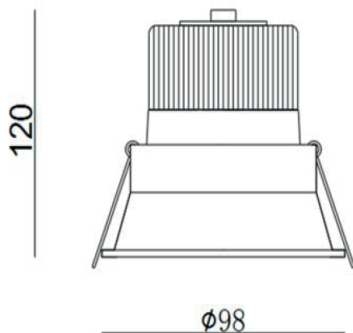

A BRIGHTER FUTURE

UK LED lighting

15 Watt Venice LED Down Light

LDT /IES files

IP44

Dimmable

50,000 hours

Part No.	UKVEN-F-30-15W-45-W
LED	SharpCOB
CCT	2700K / 3000k / 4000k / 5000k
Lumen CRI 85	1025
Beam Angles	24° / 45° / 60°
Power Consumption	15 Watts
Volt/AC	220-240
Current mA	350
Dimension (mm)	D 98 H 120
Cutout (mm)	92
Finish	White / Silver / Black
Warranty	5 Years

UK LED Down Light VENIS

Watts used

Beam Angle 24° / 45° / 60°

UKVEN-F-30-15W-45-W

Fixed

CCT, 3000K, 4000K,

Finish - W - White
B - Black
S - Silver