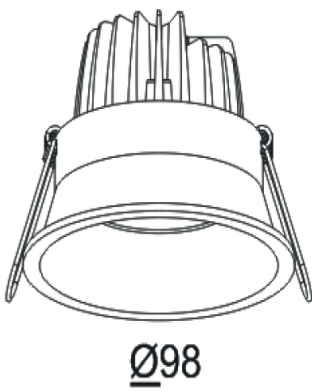

A BRIGHTER FUTURE

UK LED lighting

10 Watt Venice LED Down Light

LDT /IES files

IP44

Dimmable

50,000 hours

Part No.	UKVEN-F-30-10W-45-W
LED	SharpCOB
CCT	2700K / 3000k / 4000k / 5000k
Lumen CRI 85	712 / 750 / 787 / 826
Beam Angles	24° / 45° / 60°
Power Consumption	10 Watts
Volt/AC	220-240
Current mA	250
Dimension (mm)	D 98 H 75
Cutout (mm)	92
Finish	White / Silver / Black
Warranty	5 Years

UK LED Down Light VENIS

Watts used

Beam Angle 24° / 45° / 60°

UKVEN-F-30-10W-45-W

Fixed

CCT, 3000K, 4000K,

Finish - W - White
B - Black
S - Silver