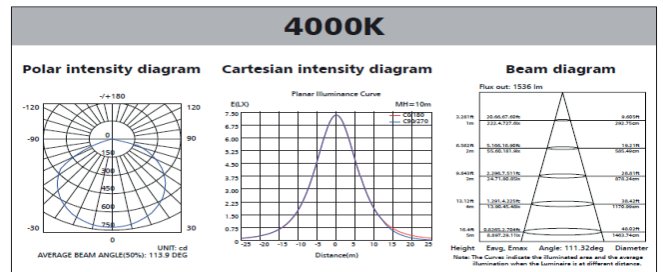

A BRIGHTER FUTURE

UK **LED** lighting

LED Square Flat Ceiling Light 25W

LDT /IES files

Triac Dimmable

40,000 hours

Part No.	UKSQCLF-30-25W-D
Dimensions (mm)	300 X 300 X 40
LED Type	5630 SMD
Lumen	2075 / 2125 / 2150 / 2200
CCT	3000K / 4000K / 5000K /5700K
Beam Angle	120°
Power Consumption	25 Watts
Volt/AC	100-240
Finish	White / Brushed Nickel

UNIT: cd

- C0/180, 115.2 deg
- C30/210, 115.2 deg
- C60/240, 115.2 deg
- C90/270, 115.1 deg

AVERAGE BEAM ANGLE (50%): 115.2 DEG

UK LED Ceiling light ring

Dimmable or non dim

UKSQCLF-30-25W-D

CCT, 3000K

Watts used