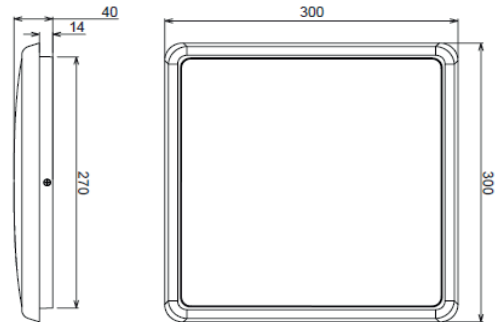

A BRIGHTER FUTURE

UK **LED** lighting

LED Square Flat Ceiling Light 25W

LDT /IES files

Triac Dimmable

40,000 hours

Part No.	UKSQCLF-30-25W-D
Dimensions (mm)	300 X 300 X 40
LED Type	5630 SMD
Lumen	2075 / 2125 / 2150 / 2200
CCT	3000K / 4000K / 5000K /5700K
Beam Angle	120°
Power Consumption	25 Watts
Volt/AC	100-240
Finish	White / Brushed Nickel

UNIT: cd

- C0/180, 115.2 deg
- C30/210, 115.2 deg
- C60/240, 115.2 deg
- C90/270, 115.1 deg

AVERAGE BEAM ANGLE (50%): 115.2 DEG

UK LED Ceiling light ring

Dimmable or non dim

UKSQCLF-30-25W-D

CCT, 3000K

Watts used