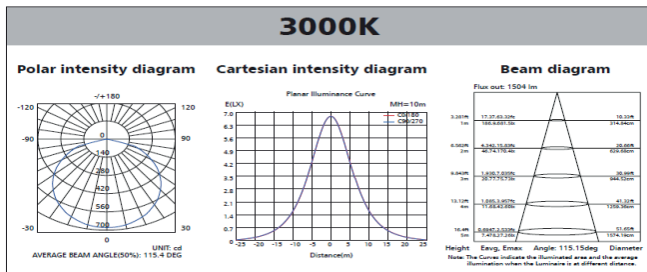

A BRIGHTER FUTURE

UK **LED** lighting

LED Square Flat Ceiling Light 25W

LDT /IES files

Triac Dimmable

40,000 hours

Part No.	UKSQCLF-30-25W-D
Dimensions (mm)	300 X 300 X 40
LED Type	5630 SMD
Lumen	2075 / 2125 / 2150 / 2200
CCT	3000K / 4000K / 5000K /5700K
Beam Angle	120°
Power Consumption	25 Watts
Volt/AC	100-240
Finish	White / Brushed Nickel

UNIT: cd

- C0/180, 115.2 deg
- C30/210, 115.2 deg
- C60/240, 115.2 deg
- C90/270, 115.1 deg

AVERAGE BEAM ANGLE (50%): 115.2 DEG

UK LED Ceiling light ring

Dimmable or non dim

UKSQCLF-30-25W-D

CCT, 3000K

Watts used