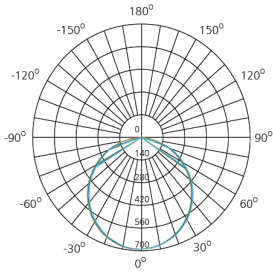

A BRIGHTER FUTURE

UK **LED** lighting

LED Square Flat Ceiling Light 25W

LDT /IES files

Triac Dimmable

40,000 hours

Part No.	UKSQCLF-30-25W-D
Dimensions (mm)	300 X 300 X 40
LED Type	5630 SMD
Lumen	2075 / 2125 / 2150 / 2200
CCT	3000K / 4000K / 5000K /5700K
Beam Angle	120°
Power Consumption	25 Watts
Volt/AC	100-240
Finish	White / Brushed Nickel

UNIT: cd

- C0/180, 115.2 deg
- C30/210, 115.2 deg
- C60/240, 115.2 deg
- C90/270, 115.1 deg

AVERAGE BEAM ANGLE (50%): 115.2 DEG

UK LED Ceiling light ring

Dimmable or non dim

UKSQCLF-30-25W-D

CCT, 3000K

Watts used