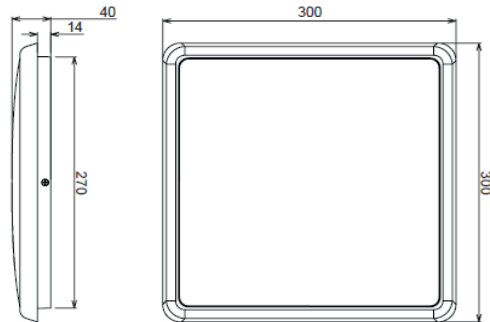

A BRIGHTER FUTURE

UK **LED** lighting

LED Square Flat Ceiling Light 18W

LDT /IES files

Triac Dimmable

40,000 hours

Part No.	UKSQCLF-30-18W-D
Dimensions (mm)	300 X 300 X 40
LED Type	5630 SMD
Lumen	1494 / 1584/ 1602 / 1620
CCT	3000K / 4000K / 5000K /5700K
Beam Angle	120°
Power Consumption	18 Watts
Volt/AC	100-240
Finish	White / Brushed Nickel

AVERAGE BEAM ANGLE (50%): 115.2 DEG

UK LED Ceiling light ring

Dimmable or non dim

UKSQCLF-30-18W-D

CCT, 3000K

Watts used