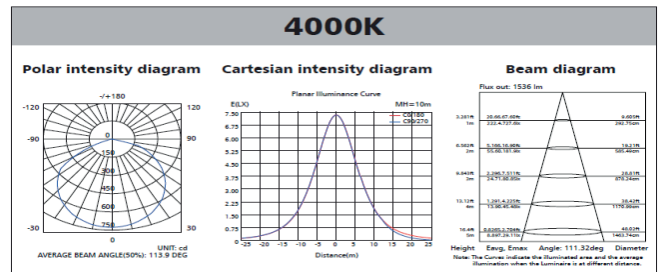

A BRIGHTER FUTURE

UK **LED** lighting

LED Square Flat Ceiling Light 18W

LDT /IES files

Triac Dimmable

40,000 hours

Part No.	UKSQCLF-30-18W-D
Dimensions (mm)	300 X 300 X 40
LED Type	5630 SMD
Lumen	1494 / 1584/ 1602 / 1620
CCT	3000K / 4000K / 5000K /5700K
Beam Angle	120°
Power Consumption	18 Watts
Volt/AC	100-240
Finish	White / Brushed Nickel

AVERAGE BEAM ANGLE (50%): 115.2 DEG

UK LED Ceiling light ring

Dimmable or non dim

UKSQCLF-30-18W-D

CCT, 3000K

Watts used