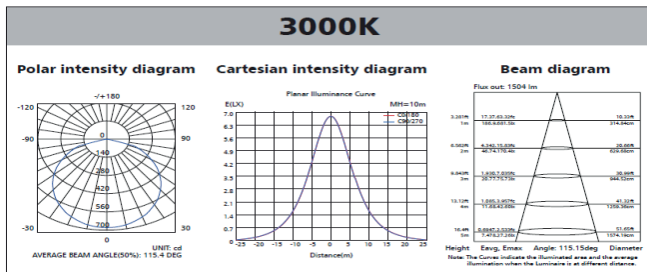

A BRIGHTER FUTURE

UK **LED** lighting

LED Square Flat Ceiling Light 18W

LDT /IES files

Triac Dimmable

40,000 hours

Part No.	UKSQCLF-30-18W-D
Dimensions (mm)	300 X 300 X 40
LED Type	5630 SMD
Lumen	1494 / 1584/ 1602 / 1620
CCT	3000K / 4000K / 5000K /5700K
Beam Angle	120°
Power Consumption	18 Watts
Volt/AC	100-240
Finish	White / Brushed Nickel

AVERAGE BEAM ANGLE (50%): 115.2 DEG

UK LED Ceiling light ring

Dimmable or non dim

UKSQCLF-30-18W-D

CCT, 3000K

Watts used