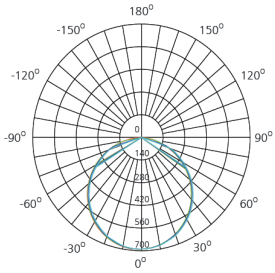

A BRIGHTER FUTURE

UK **LED** lighting

LED Square Flat Ceiling Light 18W

LDT /IES files

Triac Dimmable

40,000 hours

Part No.	UKSQCLF-30-18W-D
Dimensions (mm)	300 X 300 X 40
LED Type	5630 SMD
Lumen	1494 / 1584/ 1602 / 1620
CCT	3000K / 4000K / 5000K /5700K
Beam Angle	120°
Power Consumption	18 Watts
Volt/AC	100-240
Finish	White / Brushed Nickel

AVERAGE BEAM ANGLE (50%): 115.2 DEG

UK LED Ceiling light ring

Dimmable or non dim

UKSQCLF-30-18W-D

CCT, 3000K

Watts used