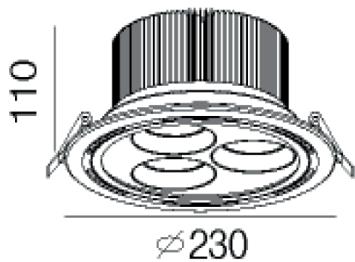

A BRIGHTER FUTURE

UK **LED** lighting

60 Watt Tricco LED Down Light

LDT /IES files

IP40

Dimmable

50,000 hours

Part No.	UKTRICCO-F-30-60W-60-W
LED	SharpCOB
CCT	2700K / 3000k / 4000k / 5000k
Lumen CRI 85	5130 / 5400 / 5670 / 5950
Beam Angles	36° / 60°
Power Consumption	60 Watts
Volt/AC	220-240
Current mA	1400
Dimension (mm)	H 110 D 230
Cutout (mm)	215
Finish	White / Black
Warranty	5 Years

UK LED Down Light Cyclo

Watts used

Beam Angle 36° / 60°

UKTRICCO-F-30-60W-60-W

fixed

CCT 2700k, 3000K, 4000K, 5000K

Finish - W-White
B-Black