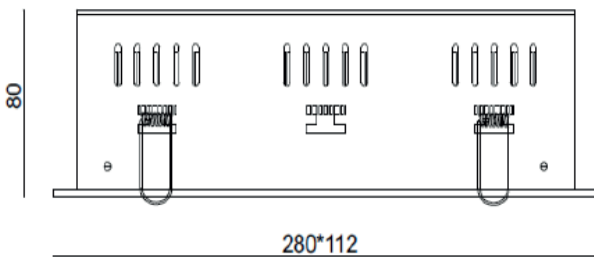

## Orbis Triple LED Down Light 21watt

Frosted cover option

LDT /IES files

IP44

Dimmable

50,000 hours

Part No.	UKORB3-T-30-21W-60-W
LED Pitch	SharpCOB
CCT	2700k / 3000k / 4000k / 5000k
Lumen	1358 / 1430 / 1501 / 1576
Beam Angles	25° / 45° / 60°
Power Consumption	3 x 7 watts = 21 Watts
Volt/AC	220-240
Current mA	500
Dimension (mm)	280 X 112 X 82
Cutout (mm)	267 X 97
Finish	White , Black , Chrome , Silver
Warranty	5 Years

UK LED Down Light ORBIS

Watts used

Beam Angle 25° / 45° / 60°

**UKORB3-T-30-21W-60-W**

Tilt

CCT, 3000K

Finish - W-White