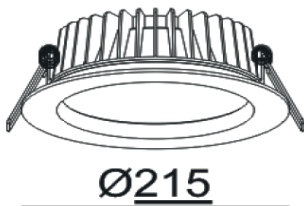

A BRIGHTER FUTURE

UK **LED** lighting

28 Watt Elat LED Down Light

LDT /IES files

IP65

Dimmable

50,000 hours

Part No.	UKELAT-F-30-28W-90-W
LED	5630 chip
CCT	2700k /3000k / 4000k / 5000k
Lumen CRI 85	2750
Beam Angles	90°
Power Consumption	28 Watts
Volt/AC	220-240
Current mA	700
Dimension (mm)	D 215, H 65
Cutout (mm)	195
Finish	White / Black
Warranty	5 Years

65

Ø215

UK LED Down Light ELAT

Watts used

Beam Angle 90°

UKELAT-F-30-28W-90-W

Fixed

CCT 2700k, 3000K, 4000K, 5000k