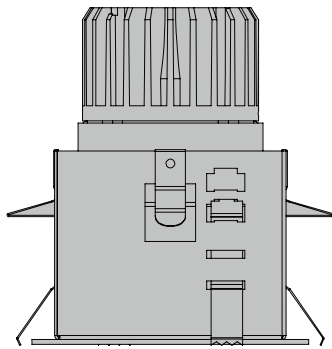

A BRIGHTER FUTURE

UK LED lighting

SUNIS LED Down Light - 30 watt Trimmed

LDT /IES files

IP20

50,000 hours life

Dimmable

Part No.	UKSUN-F-30-30W-30-W-T
LED	Citizen COB
CCT 80+	3000k / 4000k
Lumen (3000k)	2632
Beam Angle	30°
Power Consumption	30 Watts
Current mA	700

175

140

UK LED Down Light SUNIS Watts used Beam Angle 30° IP = Glass front and Trim
T = Trimmed
TL = Trimless

UKSUN-F-30-30W-30-W-T

T = Tilt CCT 3000K, 4000K, Finish - W-White
F = Fixed B - Black

www.ukledlighting.com