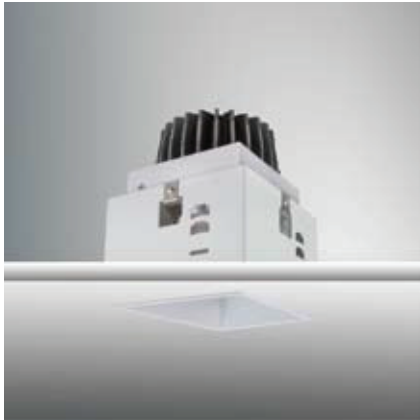

A BRIGHTER FUTURE

UK **LED** lighting

SUNIS LED Down Light- 30 watt trimless

LDT /IES files

IP20

50,000 hours life

Dimmable

Part No.	UKSUN-F-30-30W-30-W-TL
LED	Citizen COB
CCT 80+	3000k / 4000k
Lumen (3000k)	2632
Beam Angle	30°
Power Consumption	30 Watts
Current mA	700

174

UK LED Down Light SUNIS

Watts used

Beam Angle 30°

IP = Glass front and Trim
T = Trimmed
TL = Trimless

UKSUN-F-30-30W-30-W-TL

T=Tilt
F= Fixed

CCT 3000K, 4000K,