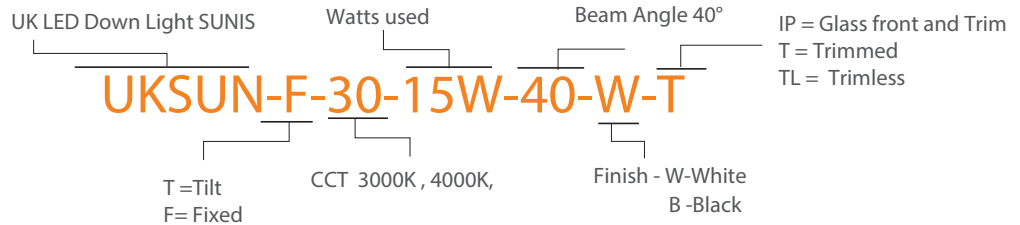

www.ukledlighting.com