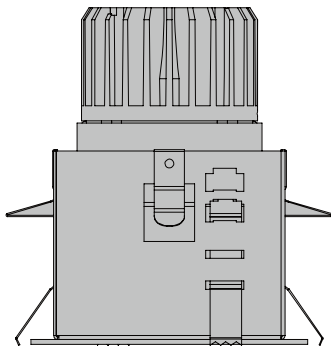

A BRIGHTER FUTURE

UK **LED** lighting

SUNIS LED Down Light - 15 watt trimmed

LDT /IES files

IP20

50,000 hours life

Dimmable

Part No.	UKSUN-F-30-15W-40-W-T
LED	Citizen COB
CCT 80+	3000k / 4000k
Lumen (3000k)	1290
Beam Angle	40°
Power Consumption	15 Watts
Current mA	350