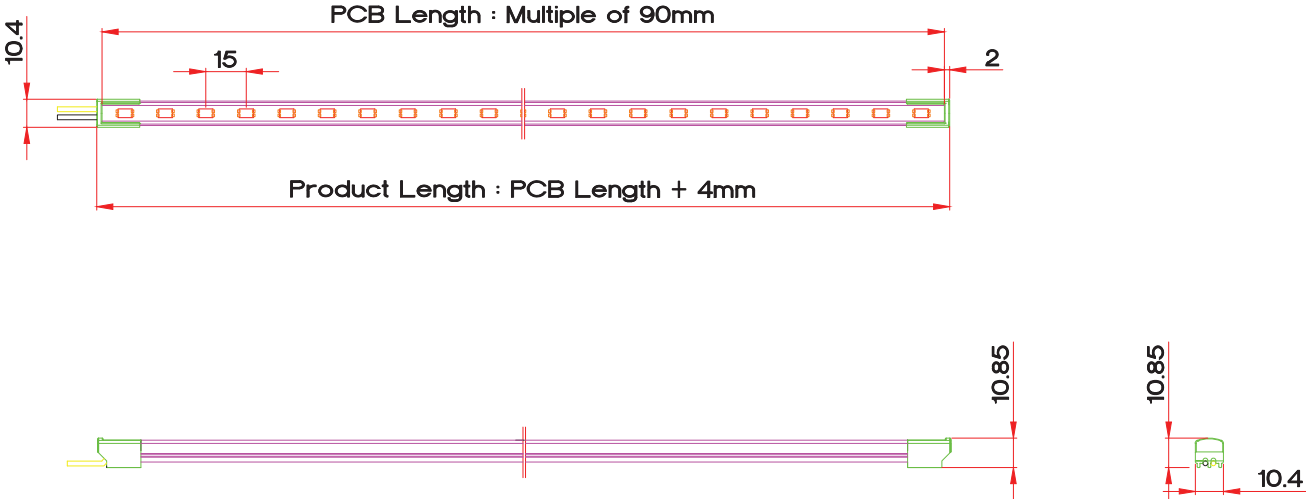

A BRIGHTER FUTURE

UK LED lighting

Micro X LED Bar 15mm IP67

LDT /IES files

IP67

High CRI option

Dimmable

Part No.	E-28-2EC1-24-90-11-SSC5
LED Pitch	15mm
CCT	2400k / 2600k / 2800k / 3000k / 4000k / 5700k
Lumen CRI 85	953 / 1152 / 1237 / 1351 / 1592 / 1592
CCT	2600k / 2800k / 3000k
Lumen CRI 92	791 / 853 / 1018
Beam Angle	120°
Power Consumption (per metre)	15 Watts
Volt/DC	24
Chip Used	5630 Seoul Semiconductor
PCB Length (mm)	90/45
Straight end cap combined length (mm)	2+2=4
Maximum serial connection (mm)	2000
Tc point °C	50
Lumen/Watt	63-106

Dimensions

Straight end cap

nylon fixing clip

stainless steel fixing clip

adjustable stainless fixing clip