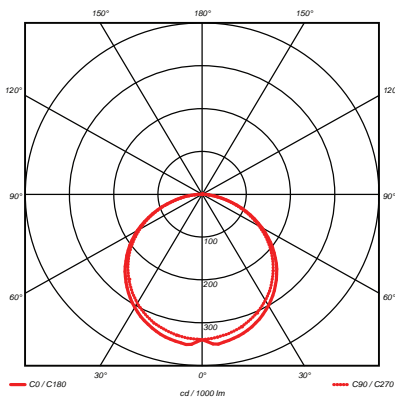

A BRIGHTER FUTURE

UK LED lighting

Micro X LED Bar 15mm IP67

LDT /IES files

IP67

High CRI option

Dimmable

Part No.	E-28-2EC1-24-90-11-SSC5
LED Pitch	15mm
CCT	2400k / 2600k / 2800k / 3000k / 4000k / 5700k
Lumen CRI 85	953 / 1152 / 1237 / 1351 / 1592 / 1592
CCT	2600k / 2800k / 3000k
Lumen CRI 92	791 / 853 / 1018
Beam Angle	120°
Power Consumption (per metre)	15 Watts
Volt/DC	24
Chip Used	5630 Seoul Semiconductor
PCB Length (mm)	90/45
Straight end cap combined length (mm)	2+2=4
Maximum serial connection (mm)	2000
Tc point °C	50
Lumen/Watt	63-106

Dimensions

Straight end cap

nylon fixing clip

stainless steel fixing clip

adjustable stainless fixing clip