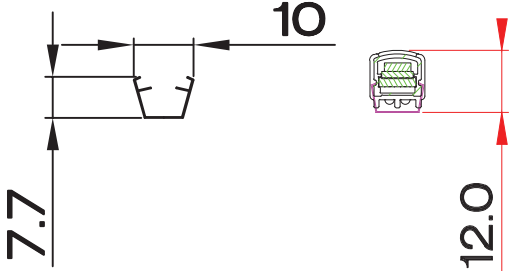

A BRIGHTER FUTURE

UK LED lighting

Micro X LED Bar 15mm IP67

LDT /IES files

IP67

High CRI option

Dimmable

Part No.	E-28-2EC1-24-90-11-SSC5
LED Pitch	15mm
CCT	2400k / 2600k / 2800k / 3000k / 4000k / 5700k
Lumen CRI 85	953 / 1152 / 1237 / 1351 / 1592 / 1592
CCT	2600k / 2800k / 3000k
Lumen CRI 92	791 / 853 / 1018
Beam Angle	120°
Power Consumption (per metre)	15 Watts
Volt/DC	24
Chip Used	5630 Seoul Semiconductor
PCB Length (mm)	90/45
Straight end cap combined length (mm)	2+2=4
Maximum serial connection (mm)	2000
Tc point °C	50
Lumen/Watt	63-106

Dimensions

Straight end cap

nylon fixing clip

stainless steel fixing clip

adjustable stainless fixing clip