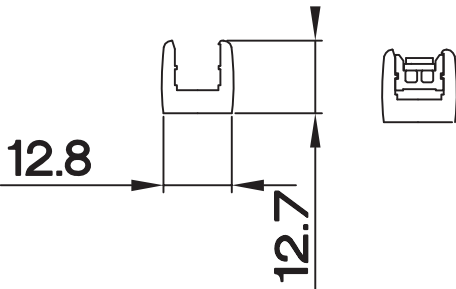

A BRIGHTER FUTURE

UK LED lighting

Micro X LED Bar 15mm IP67

LDT /IES files

IP67

High CRI option

Dimmable

Part No.	E-28-2EC1-24-90-11-SSC5
LED Pitch	15mm
CCT	2400k / 2600k / 2800k / 3000k / 4000k / 5700k
Lumen CRI 85	953 / 1152 / 1237 / 1351 / 1592 / 1592
CCT	2600k / 2800k / 3000k
Lumen CRI 92	791 / 853 / 1018
Beam Angle	120°
Power Consumption (per metre)	15 Watts
Volt/DC	24
Chip Used	5630 Seoul Semiconductor
PCB Length (mm)	90/45
Straight end cap combined length (mm)	2+2=4
Maximum serial connection (mm)	2000
Tc point °C	50
Lumen/Watt	63-106

Dimensions

Straight end cap

nylon fixing clip

stainless steel fixing clip

adjustable stainless fixing clip