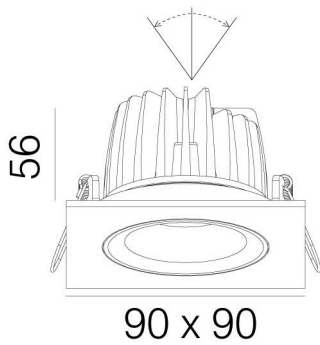

Lumen CRI 85 750 / 760 / 780 / 800

Beam Angles 24° / 36° / 60°

Power Consumption 9 Watts

Volt/AC 220-240

Current mA 500

Dimension (mm) D 90\*90, H 56

Cutout (mm) 83

Finish White / Black / Satin Chrome / Silver

Warranty 5 Years

0° ~ 25° Tilt

56

90 x 90

83mm

UK LED Down Light LUNIS\*SQ

Watts used

Beam Angle 24° / 36° / 60°