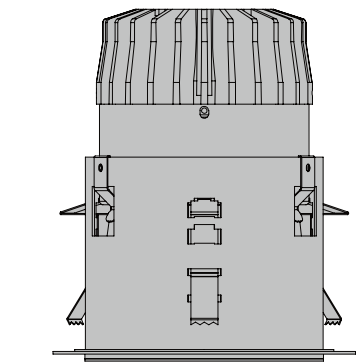

A BRIGHTER FUTURE

UK LED lighting

ARTIS LED Down Light - 30 watt Trimless

LDT /IES files

IP20

50,000 hours life

Dimmable

173

∅ 110

Part No.	UKART-F-30-35W-35-W-TL
LED	Citizen COB
CCT 80+	3000k / 4000k
Lumen (3000k)	1290
Beam Angle	35°
Power Consumption	30 Watts
Current mA	700

UK LED Down Light ARTIS

Watts used

Beam Angle 35°

IP = Glass front and Trim

T = Trimmed

TL = Trimless

UKART-F-30-30W-35-W-TL

T = Tilt
F = Fixed

CCT 3000K, 4000K,

Finish - W-White
S-Silver,
B-Black

www.ukledlighting.com