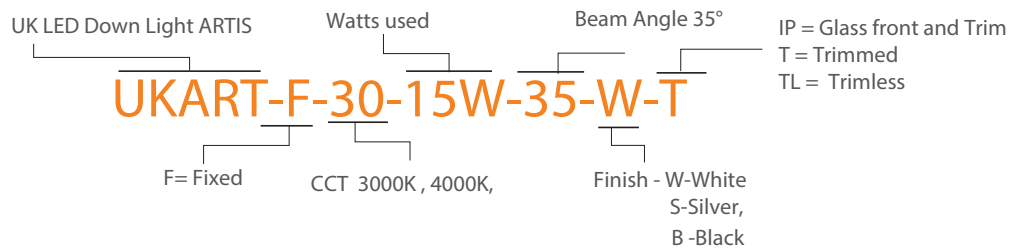

## ARTIS LED Down Light - 15 watt Trimmed

LDT /IES files

IP20

50,000 hours life

Dimmable

∅ 110

Part No.	UKART-F-30-15W-35-W-T
LED	Citizen COB
CCT 80+	3000k / 4000k
Lumen (3000k)	1290
Beam Angle	35°
Power Consumption	15 Watts
Current mA	350