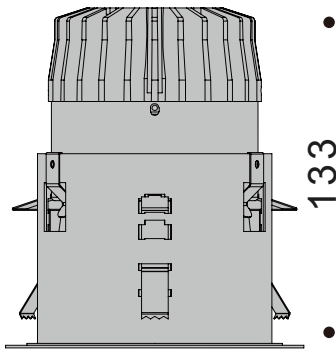

## ARTIS LED Down Light - 15 watt Trimmed

LDT /IES files

IP20

50,000 hours life

Dimmable

∅ 110

Part No.	UKART-F-30-15W-35-W-T
LED	Citizen COB
CCT 80+	3000k / 4000k
Lumen (3000k)	1290
Beam Angle	35°
Power Consumption	15 Watts
Current mA	350