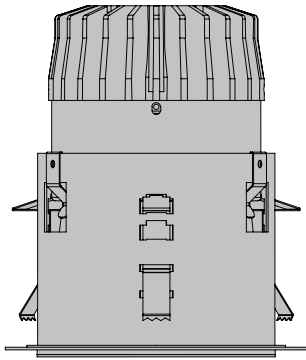

A BRIGHTER FUTURE

UK LED lighting

ARTIS LED Down Light - 15 watt Trimless

LDT /IES files

IP20

50,000 hours life

Dimmable

Part No.	UKART-F-30-15W-35-W-TL
LED	Citizen COB
CCT 80+	3000k / 4000k
Lumen (3000k)	1290
Beam Angle	35°
Power Consumption	15 Watts
Current mA	350

147

∅ 80

UK LED Down Light ARTIS

Watts used

Beam Angle 35°

IP = Glass front and Trim
T = Trimmed
TL = Trimless

UKART-F-30-15W-35-W-TL

T=Tilt
F= Fixed