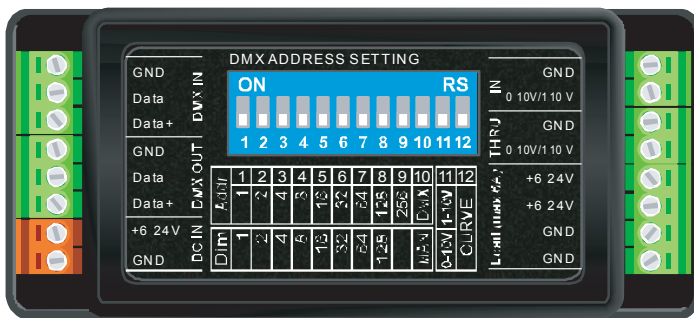

# X-Dimmer-1-III

IP20

Power Requirement	6-24VDC, 6A Max
Input	2pin Orange terminal (for DC power) 2pin Green terminal (for Analogue) 3pin Green terminal (for DMX in)
Output	2pin Green terminal (for Analogue) 3pin Green terminal (for DMX out) 4pin Green terminal. Loading max 6A
Dimension (mm)	90 (L) x 40 (W) x 20 (H)
Weight	150g
Control	DMX-512 (1990)
Operation Temperature	0 - 40°C
Storage Temperature	-20 - 70°C