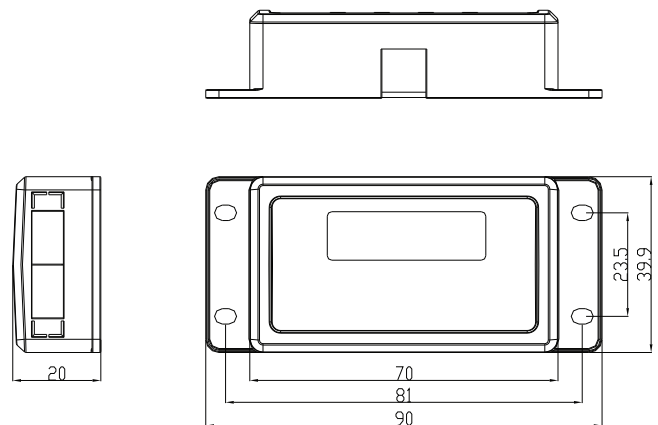

# X-Dimmer-1-III

IP20

Power Requirement	6-24VDC, 6A Max
Input	2pin Orange terminal (for DC power) 2pin Green terminal (for Analogue) 3pin Green terminal (for DMX in)
Output	2pin Green terminal (for Analogue) 3pin Green terminal (for DMX out) 4pin Green terminal. Loading max 6A
Dimension (mm)	90 (L) x 40 (W) x 20 (H)
Weight	150g
Control	DMX-512 (1990)
Operation Temperature	0 - 40°C
Storage Temperature	-20 - 70°C